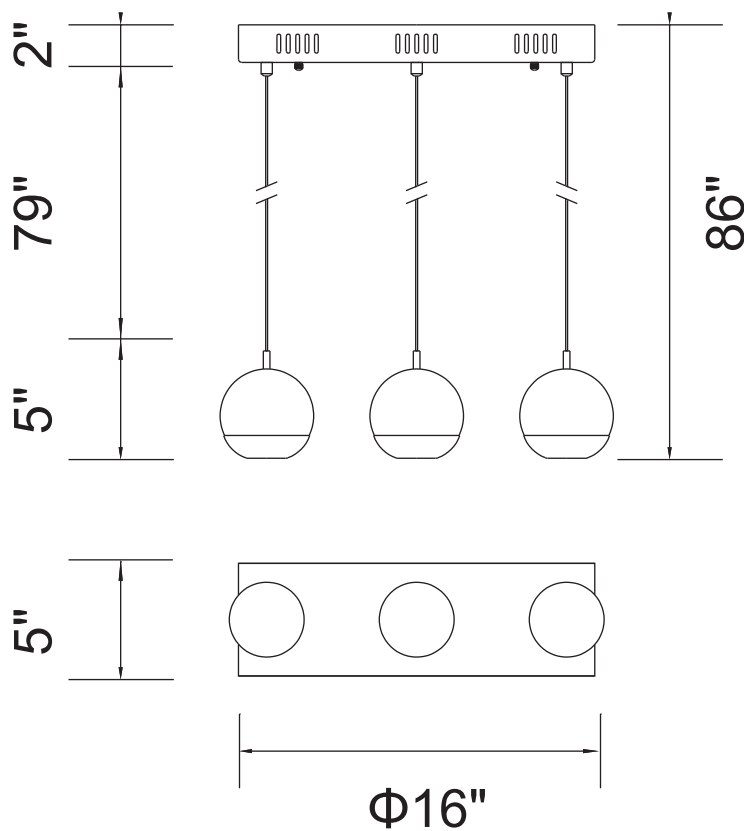

PROJECT: \_\_\_\_\_  
 FIXTURE TYPE: \_\_\_\_\_  
 LOCATION: \_\_\_\_\_  
 CONTACT/PHONE: \_\_\_\_\_

Item	5444P16C-RC
Collection	PERRIER
Finish	Chrome
Glass	-----
Crystal	Clear
Input	120V AC,60HZ,AC

Shade	-----
Length/Dia.	16"
Width/Ext.	5"
Height	5"
Maximum	86"
Lumens	-----

Light Source	G4
Bulb Info.	3x20W
Included	-----
Dimmable	No
Color	-----
Weight	