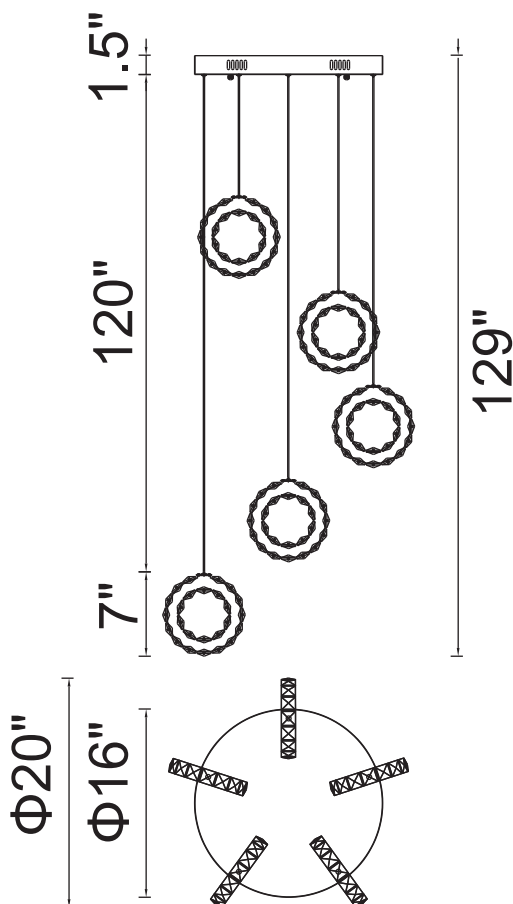

PROJECT: _____

FIXTURE TYPE: _____

LOCATION: _____

CONTACT/PHONE: _____

Item	5417P20ST-R
Collection	RING
Finish	Stainless Steel
Glass	-----
Crystal	Clear
Input	120V AC,60HZ,AC

Shade	-----
Length/Dia.	20"
Width/Ext.	-----
Height	-----
Maximum	129"
Lumens	1800

Light Source	LED
Bulb Info.	20W
Included	-----
Dimmable	No
Color	4000K
Weight	