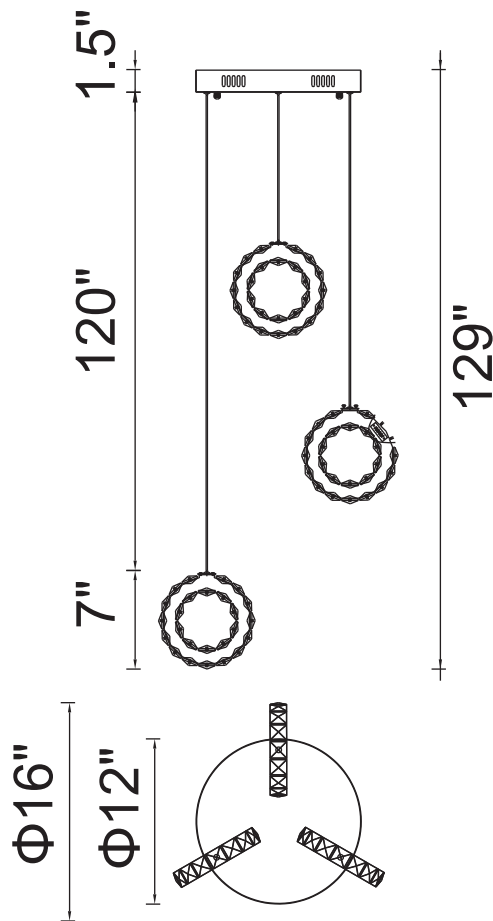

PROJECT: _____
 FIXTURE TYPE: _____
 LOCATION: _____
 CONTACT/PHONE: _____

Item	5417P16ST-R
Collection	RING
Finish	Stainless Steel
Glass	-----
Crystal	Clear
Input	120V AC,60HZ,AC

Shade	-----
Length/Dia.	16"
Width/Ext.	-----
Height	-----
Maximum	129"
Lumens	1000

Light Source	LED
Bulb Info.	18W
Included	-----
Dimmable	No
Color	4000K
Weight	