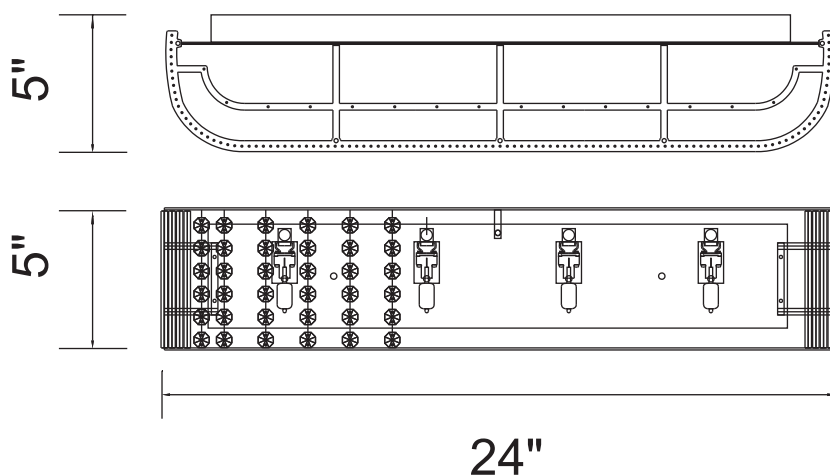

PROJECT: _____
 FIXTURE TYPE: _____
 LOCATION: _____
 CONTACT/PHONE: _____

Item	5320W24C
Collection	ELSA
Finish	Chrome
Glass	Clear
Crystal	Clear
Input	120V AC,60HZ,AC

Shade	-----
Length/Dia.	24"
Width/Ext.	5"
Height	5"
Maximum	-----
Lumens	-----

Light Source	G9
Bulb Info.	4x40W
Included	-----
Dimmable	No
Color	-----
Weight	