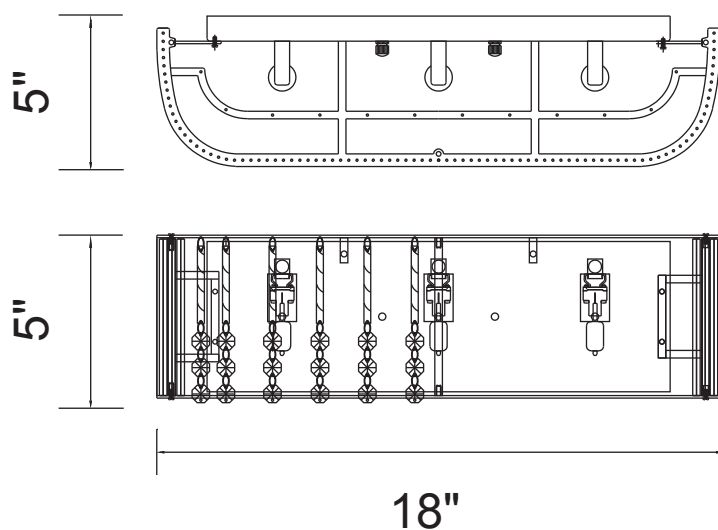

PROJECT: \_\_\_\_\_

FIXTURE TYPE: \_\_\_\_\_

LOCATION: \_\_\_\_\_

CONTACT/PHONE: \_\_\_\_\_

Item	5320W18C
Collection	ELSA
Finish	Chrome
Glass	Clear
Crystal	Clear
Input	120V AC,60HZ,AC

Shade	-----
Length/Dia.	18"
Width/Ext.	5"
Height	5"
Maximum	-----
Lumens	-----

Light Source	G9
Bulb Info.	3×40W
Included	-----
Dimmable	No
Color	-----
Weight	