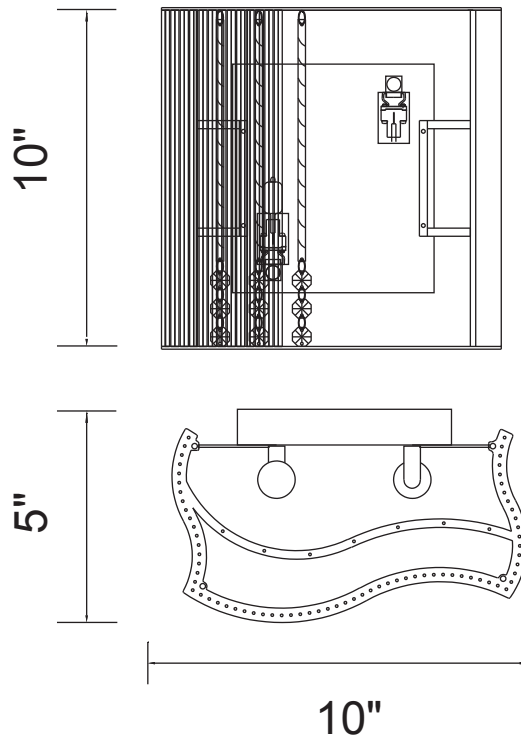

PROJECT: _____
 FIXTURE TYPE: _____
 LOCATION: _____
 CONTACT/PHONE: _____

Item	5320W10C
Collection	ELSA
Finish	Chrome
Glass	Clear
Crystal	Clear
Input	120V AC,60HZ,AC

Shade	-----
Length/Dia.	10"
Width/Ext.	5"
Height	10"
Maximum	-----
Lumens	-----

Light Source	G9
Bulb Info.	2x40W
Included	-----
Dimmable	No
Color	-----
Weight	