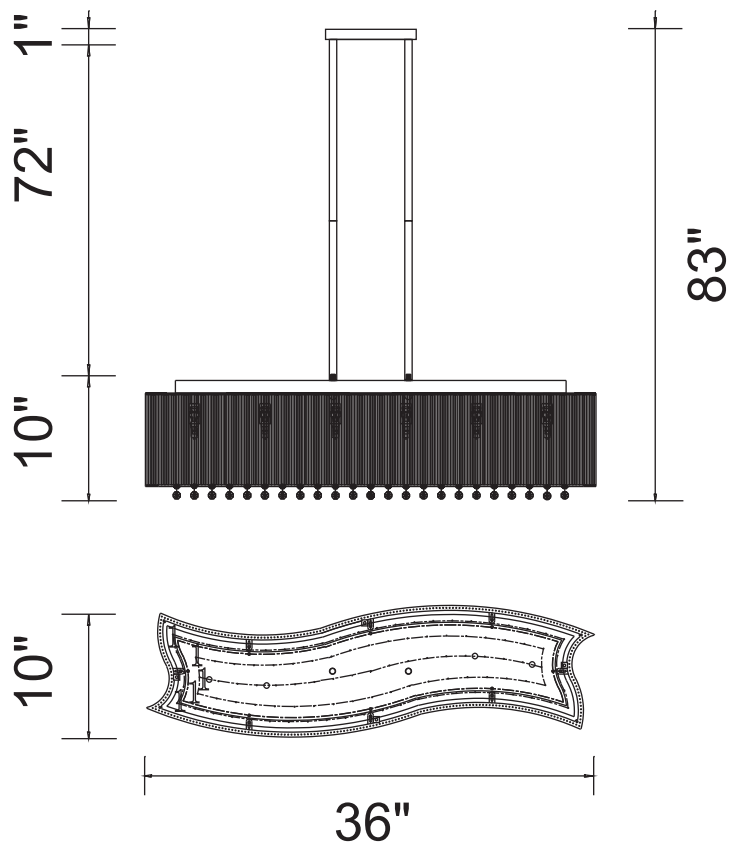

PROJECT: \_\_\_\_\_  
 FIXTURE TYPE: \_\_\_\_\_  
 LOCATION: \_\_\_\_\_  
 CONTACT/PHONE: \_\_\_\_\_

Item	5320P36C-RC
Collection	ELSA
Finish	Chrome
Glass	-----
Crystal	Clear
Input	120V AC,60HZ,AC

Shade	-----
Length/Dia.	36"
Width/Ext.	10"
Height	10"
Maximum	83"
Lumens	-----

Light Source	G9
Bulb Info.	6×40W
Included	-----
Dimmable	No
Color	-----
Weight	