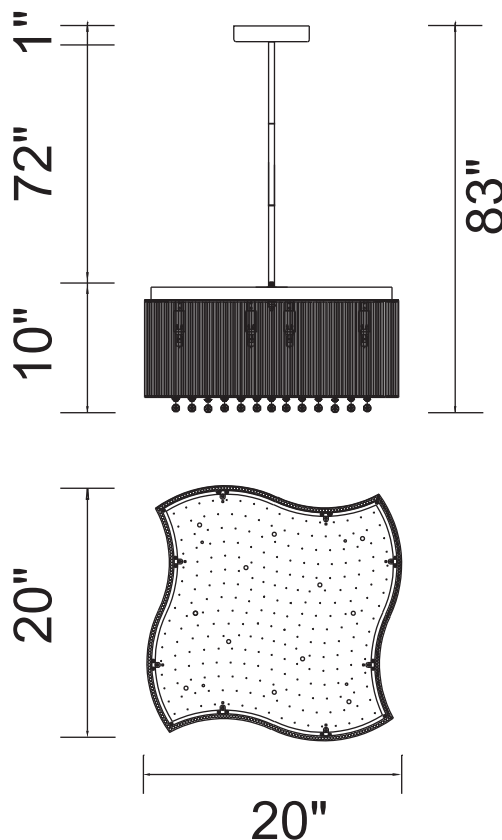

PROJECT: _____

FIXTURE TYPE: _____

LOCATION: _____

CONTACT/PHONE: _____

Item	5320P20C-S
Collection	ELSA
Finish	Chrome
Glass	-----
Crystal	Clear
Input	120V AC,60HZ,AC

Shade	-----
Length/Dia.	20"
Width/Ext.	20"
Height	10"
Maximum	83"
Lumens	-----

Light Source	G9
Bulb Info.	10×40W
Included	-----
Dimmable	No
Color	-----
Weight	