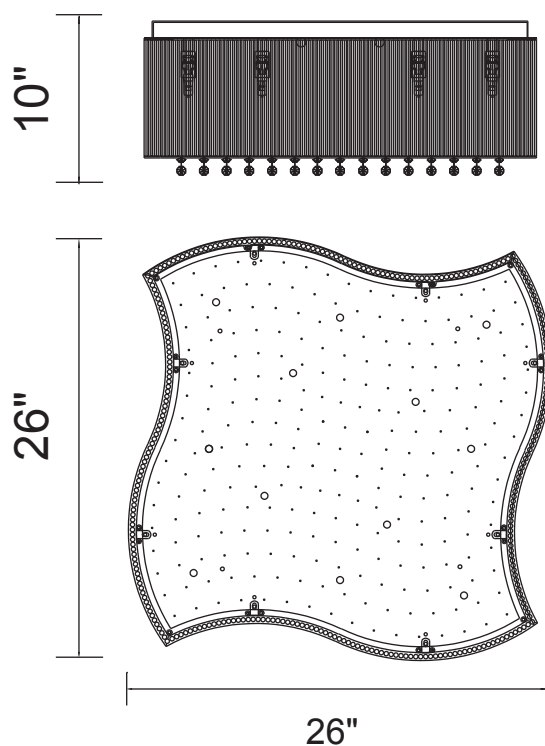

PROJECT: _____
 FIXTURE TYPE: _____
 LOCATION: _____
 CONTACT/PHONE: _____

Item	5320C26C-S
Collection	ELSA
Finish	Chrome
Glass	-----
Crystal	Clear
Input	120V AC,60HZ,AC

Shade	-----
Length/Dia.	26"
Width/Ext.	26"
Height	10"
Maximum	-----
Lumens	-----

Light Source	G9
Bulb Info.	12×40W
Included	-----
Dimmable	No
Color	-----
Weight	