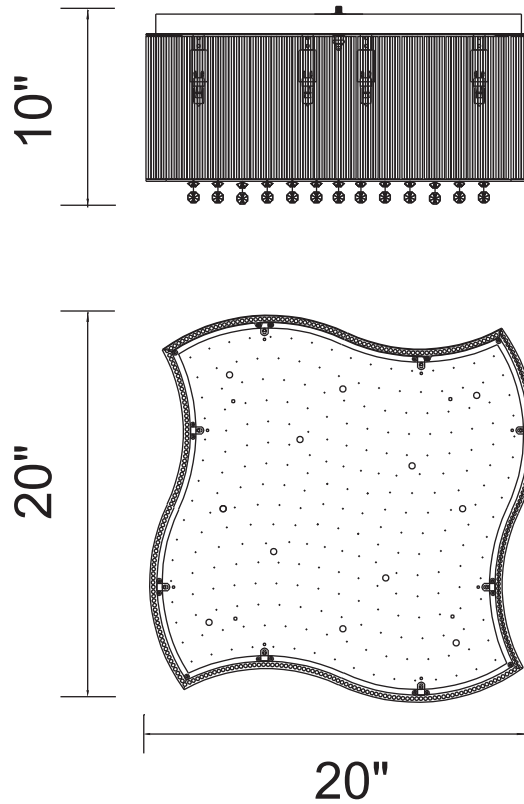

PROJECT: _____

FIXTURE TYPE: _____

LOCATION: _____

CONTACT/PHONE: _____

Item	5320C20C-S
Collection	ELSA
Finish	Chrome
Glass	-----
Crystal	Clear
Input	120V AC,60HZ,AC

Shade	-----
Length/Dia.	20"
Width/Ext.	20"
Height	10"
Maximum	-----
Lumens	-----

Light Source	G9
Bulb Info.	10×40W
Included	-----
Dimmable	No
Color	-----
Weight	