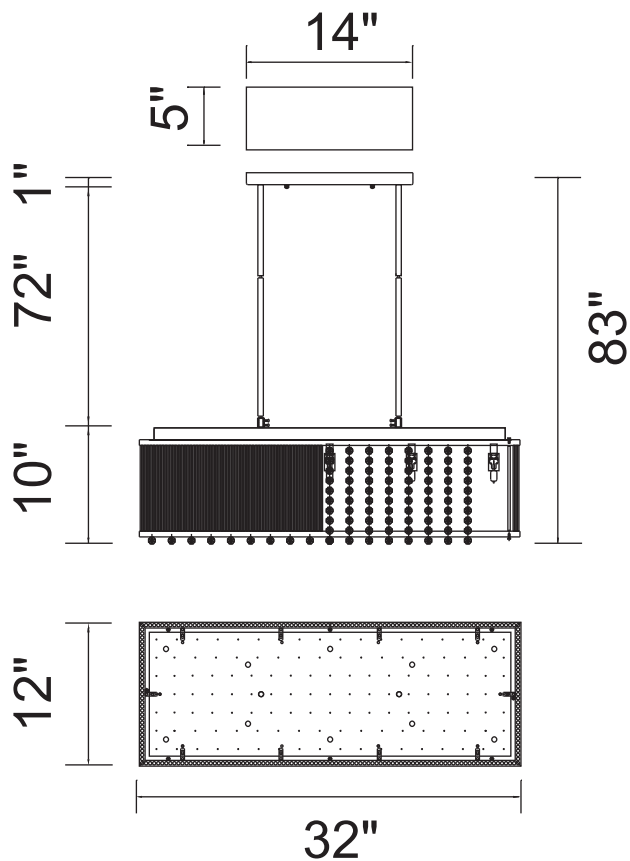

PROJECT: _____
 FIXTURE TYPE: _____
 LOCATION: _____
 CONTACT/PHONE: _____

Item	5319P32C-RC-S
Collection	SPRING MORNING
Finish	Chrome
Glass	Clear
Crystal	Clear
Input	120V AC,60HZ,AC

Shade	-----
Length/Dia.	32"
Width/Ext.	12"
Height	10"
Maximum	83"
Lumens	-----

Light Source	G9
Bulb Info.	10×40W
Included	-----
Dimmable	No
Color	-----
Weight	