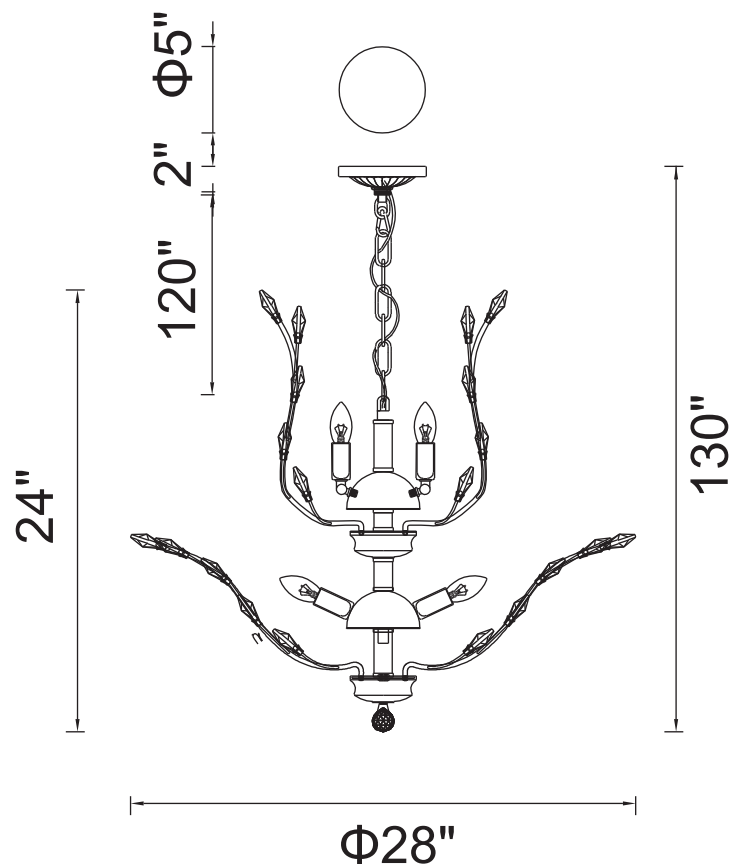

PROJECT: _____

FIXTURE TYPE: _____

LOCATION: _____

CONTACT/PHONE: _____

Item	5206P28C
Collection	IVY
Finish	Chrome
Glass	-----
Crystal	Clear
Input	120V AC,60HZ,AC

Shade	-----
Length/Dia.	28"
Width/Ext.	-----
Height	24"
Maximum	130"
Lumens	-----

Light Source	E12
Bulb Info.	9×60W
Included	-----
Dimmable	No
Color	-----
Weight	