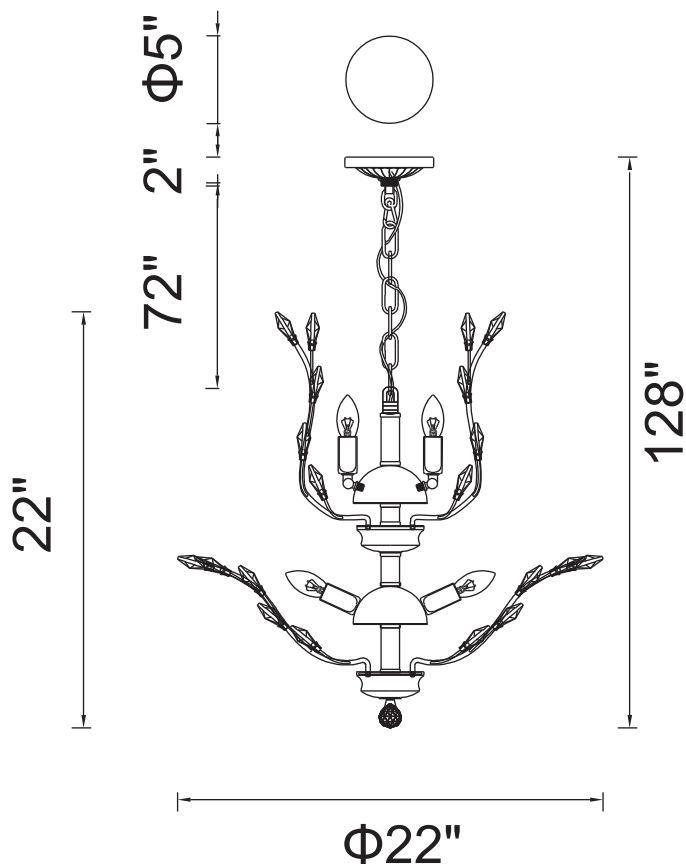

PROJECT: _____

FIXTURE TYPE: _____

LOCATION: _____

CONTACT/PHONE: _____

Item	5206P22C
Collection	IVY
Finish	Chrome
Glass	-----
Crystal	Clear
Input	120V AC,60HZ,AC

Shade	-----
Length/Dia.	22"
Width/Ext.	-----
Height	22"
Maximum	128"
Lumens	-----

Light Source	E12
Bulb Info.	6×60W
Included	-----
Dimmable	No
Color	-----
Weight	