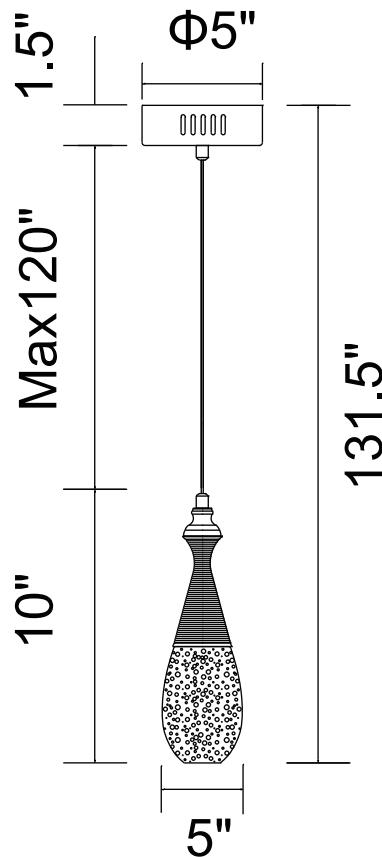

PROJECT: _____

FIXTURE TYPE: _____

LOCATION: _____

CONTACT/PHONE: _____

Item	5110P5C-R
Collection	DIOR
Finish	Chrome
Glass	-----
Crystal	Clear
Input	120V AC,60HZ,AC

Shade	-----
Length/Dia.	5"
Width/Ext.	-----
Height	10"
Maximum	131.5"
Lumens	240

Light Source	LED
Bulb Info.	1x4W AC COB
Included	-----
Dimmable	Yes
Color	4000K
Weight	