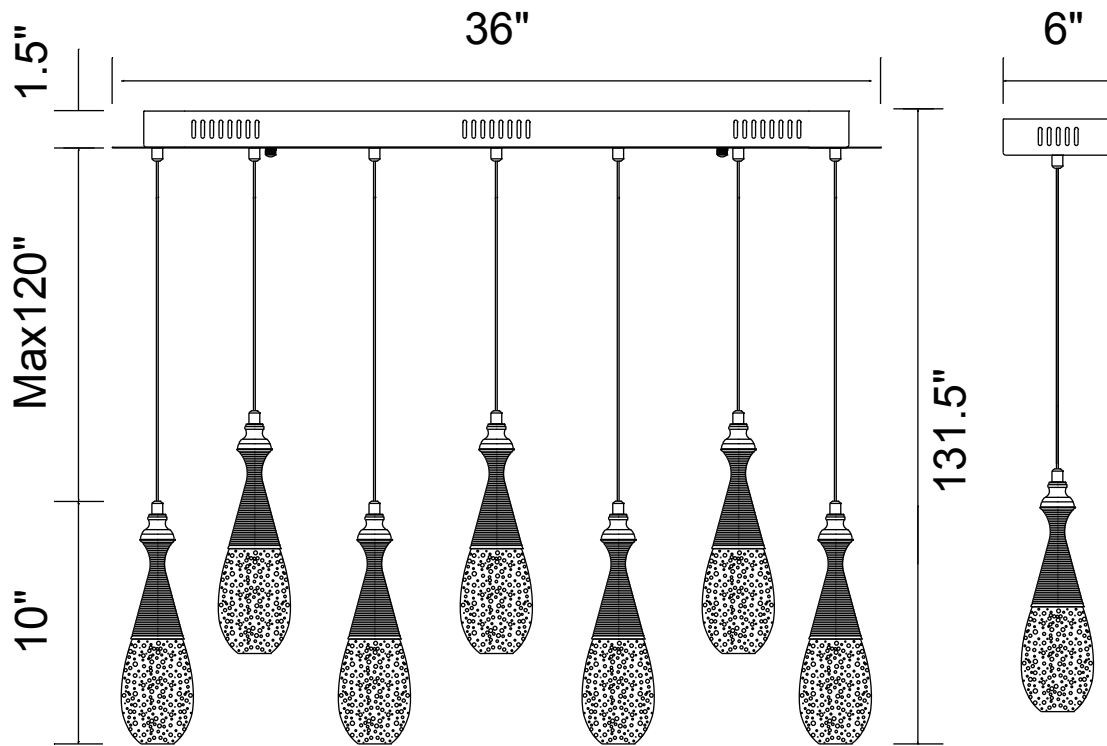

PROJECT: _____

FIXTURE TYPE: _____

LOCATION: _____

CONTACT/PHONE: _____

Item	5110P36C-RC
Collection	DIOR
Finish	Chrome
Glass	-----
Crystal	Clear
Input	120V AC,60HZ,AC

Shade	-----
Length/Dia.	36"
Width/Ext.	6"
Height	10"
Maximum	131.5"
Lumens	3000

Light Source	LED
Bulb Info.	7x4W AC COB
Included	-----
Dimmable	Yes
Color	4000K
Weight	