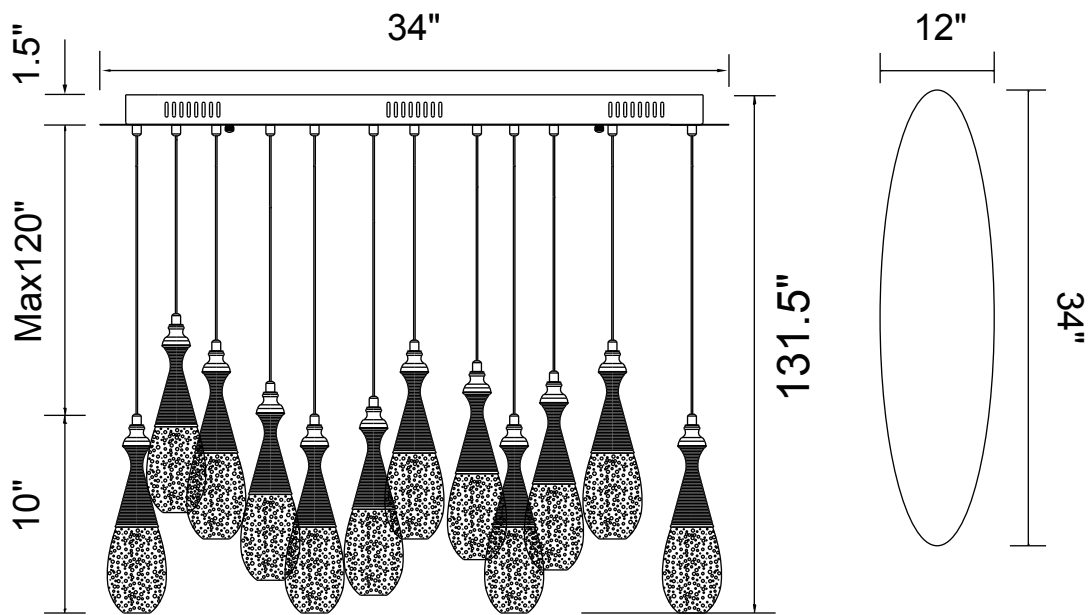

PROJECT: _____

FIXTURE TYPE: _____

LOCATION: _____

CONTACT/PHONE: _____

Item	5110P34C-O
Collection	DIOR
Finish	Chrome
Glass	-----
Crystal	Clear
Input	120V AC,60HZ,AC

Shade	-----
Length/Dia.	34"
Width/Ext.	12"
Height	10"
Maximum	131.5"
Lumens	3200

Light Source	LED
Bulb Info.	12x4WAC COB
Included	-----
Dimmable	Yes
Color	4000K
Weight	