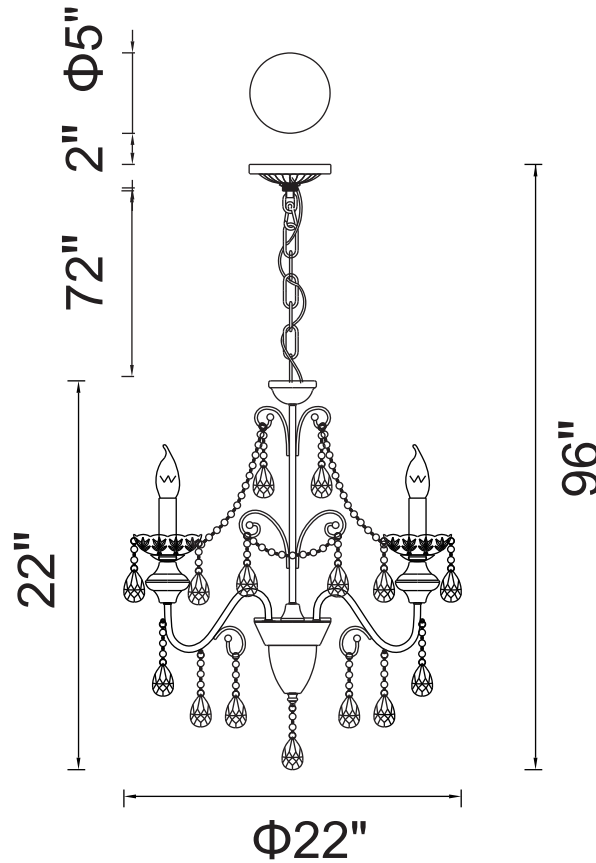

PROJECT: \_\_\_\_\_  
 FIXTURE TYPE: \_\_\_\_\_  
 LOCATION: \_\_\_\_\_  
 CONTACT/PHONE: \_\_\_\_\_

Item	5095P22B-6
Collection	PRINCETON
Finish	Black
Glass	-----
Crystal	Black
Input	120V AC,60HZ,AC

Shade	-----
Length/Dia.	22"
Width/Ext.	-----
Height	22"
Maximum	96"
Lumens	-----

Light Source	E12
Bulb Info.	6x60W
Included	-----
Dimmable	No
Color	-----
Weight	