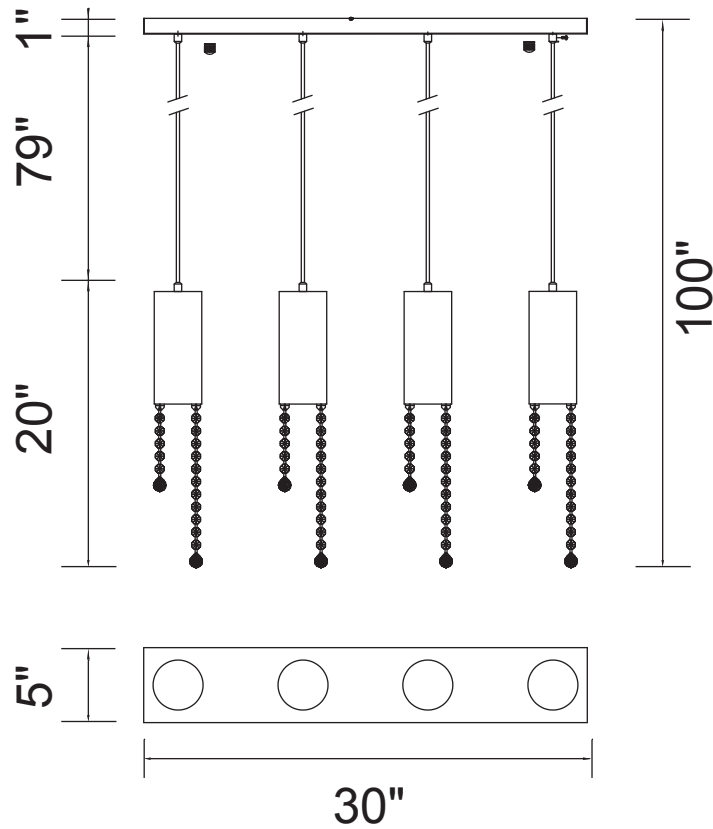

PROJECT: \_\_\_\_\_  
 FIXTURE TYPE: \_\_\_\_\_  
 LOCATION: \_\_\_\_\_  
 CONTACT/PHONE: \_\_\_\_\_

Item	5081P30C-RC
Collection	EXTENDED
Finish	Chrome
Glass	-----
Crystal	Clear
Input	120V AC,60HZ,AC

Shade	-----
Length/Dia.	30"
Width/Ext.	5"
Height	20"
Maximum	100"
Lumens	-----

Light Source	GU10
Bulb Info.	4x35W
Included	-----
Dimmable	No
Color	-----
Weight	