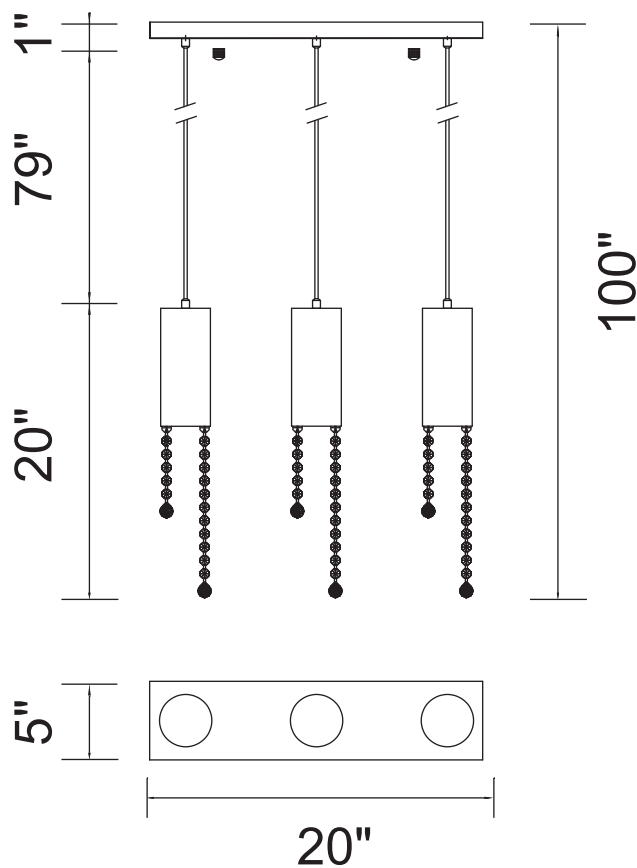

PROJECT: _____
 FIXTURE TYPE: _____
 LOCATION: _____
 CONTACT/PHONE: _____

Item	5081P20C-RC
Collection	EXTENDED
Finish	Chrome
Glass	-----
Crystal	Clear
Input	120V AC,60HZ,AC

Shade	-----
Length/Dia.	20"
Width/Ext.	5"
Height	20"
Maximum	100"
Lumens	-----

Light Source	GU10
Bulb Info.	3×35W
Included	-----
Dimmable	No
Color	-----
Weight	