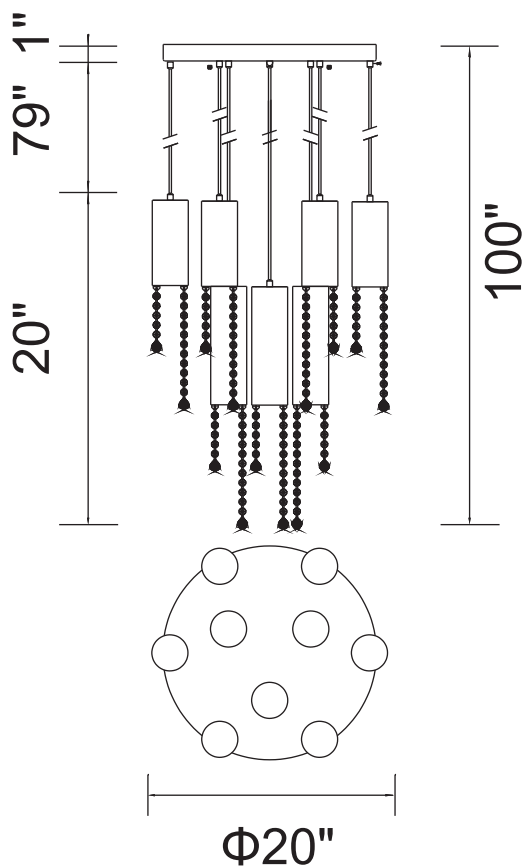

PROJECT: _____

FIXTURE TYPE: _____

LOCATION: _____

CONTACT/PHONE: _____

Item	5081P20C-R
Collection	EXTENDED
Finish	Chrome
Glass	-----
Crystal	Clear
Input	120V AC,60HZ,AC

Shade	-----
Length/Dia.	20"
Width/Ext.	-----
Height	20"
Maximum	100"
Lumens	-----

Light Source	GU10
Bulb Info.	9×35W
Included	-----
Dimmable	No
Color	-----
Weight	