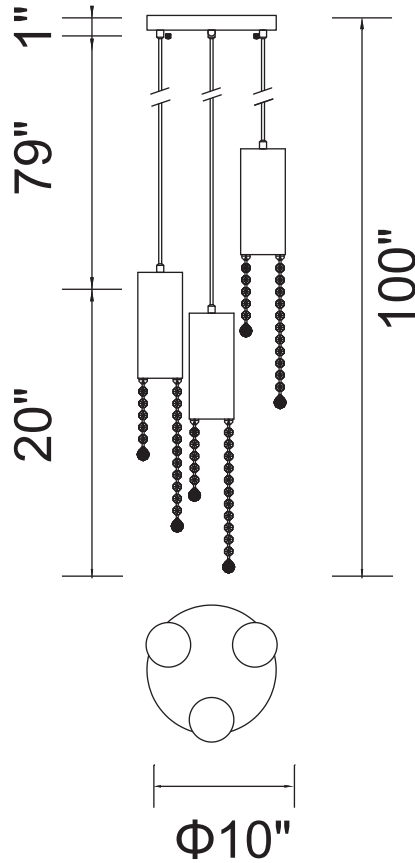

PROJECT: \_\_\_\_\_  
 FIXTURE TYPE: \_\_\_\_\_  
 LOCATION: \_\_\_\_\_  
 CONTACT/PHONE: \_\_\_\_\_

Item	5081P10C-R
Collection	EXTENDED
Finish	Chrome
Glass	-----
Crystal	Clear
Input	120V AC,60HZ,AC

Shade	-----
Length/Dia.	10"
Width/Ext.	-----
Height	20"
Maximum	100"
Lumens	-----

Light Source	GU10
Bulb Info.	3×35W
Included	-----
Dimmable	No
Color	-----
Weight	