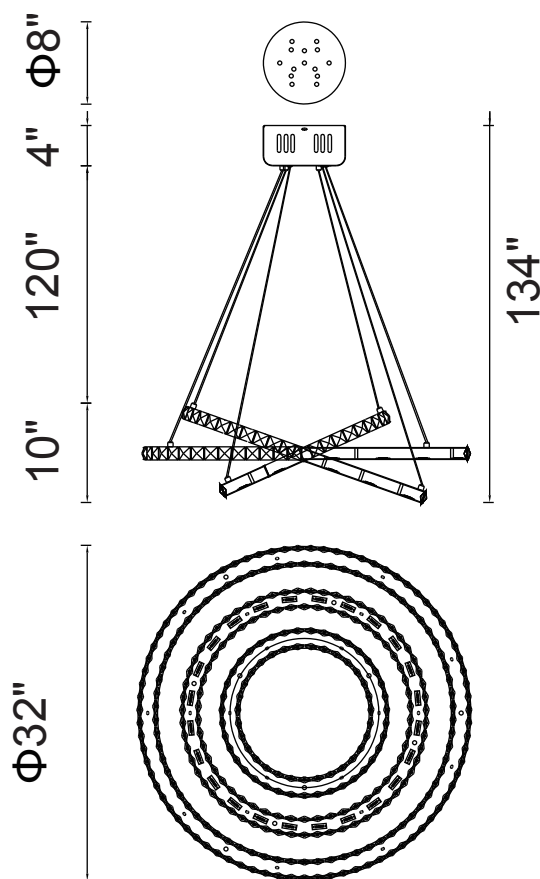

PROJECT: _____
 FIXTURE TYPE: _____
 LOCATION: _____
 CONTACT/PHONE: _____

Item	5080P32ST-3R
Collection	RING
Finish	Stainless Steel
Glass	-----
Crystal	Clear
Input	120V AC,60HZ,AC

Shade	-----
Length/Dia.	32"
Width/Ext.	-----
Height	10"
Maximum	134"
Lumens	4270

Light Source	LED
Bulb Info.	74W
Included	-----
Dimmable	No
Color	4000K
Weight	