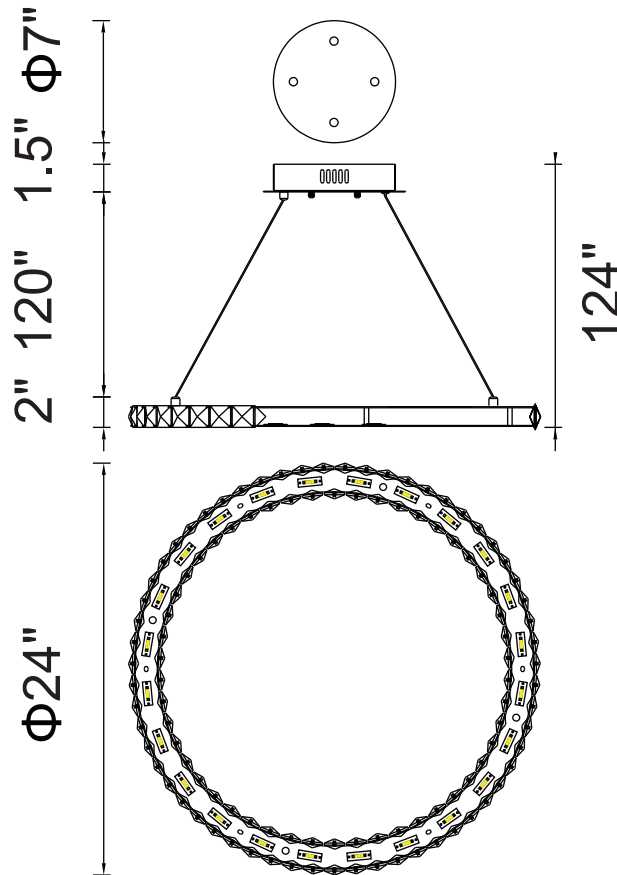

PROJECT: \_\_\_\_\_

FIXTURE TYPE: \_\_\_\_\_

LOCATION: \_\_\_\_\_

CONTACT/PHONE: \_\_\_\_\_

Item	5080P24ST-R
Collection	RING
Finish	Stainless Steel
Glass	-----
Crystal	Clear
Input	120V AC,60HZ,AC

Shade	-----
Length/Dia.	24"
Width/Ext.	-----
Height	2"
Maximum	124"
Lumens	1500

Light Source	LED
Bulb Info.	24W
Included	-----
Dimmable	No
Color	4000K
Weight	