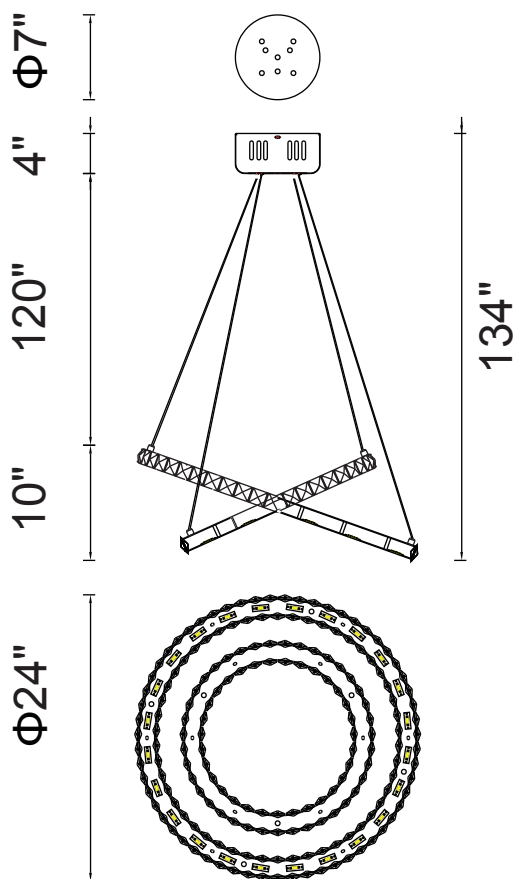

PROJECT: \_\_\_\_\_

FIXTURE TYPE: \_\_\_\_\_

LOCATION: \_\_\_\_\_

CONTACT/PHONE: \_\_\_\_\_

Item	5080P24ST-2R
Collection	RING
Finish	Stainless Steel
Glass	-----
Crystal	Clear
Input	120V AC,60HZ,AC

Shade	-----
Length/Dia.	24"
Width/Ext.	-----
Height	10"
Maximum	134"
Lumens	2300

Light Source	LED
Bulb Info.	39W
Included	-----
Dimmable	No
Color	4000K
Weight	