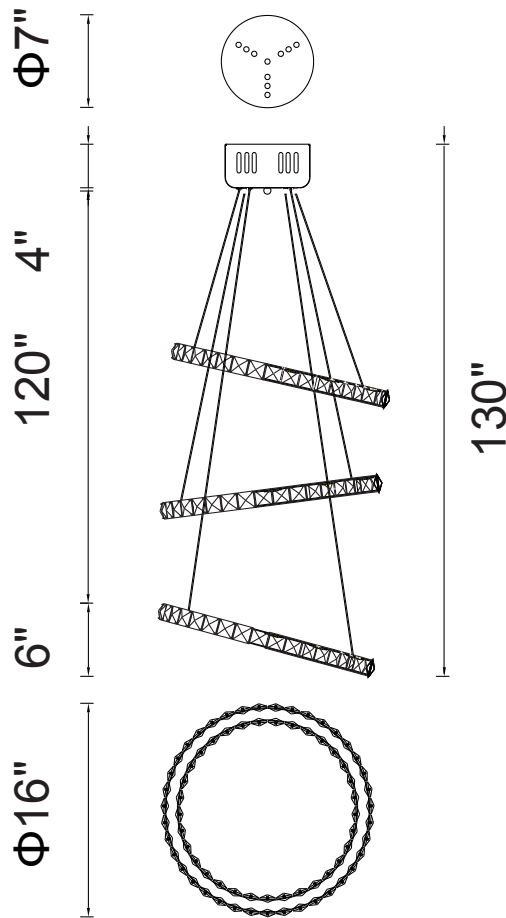

CWI LIGHTING

BRIGHTER LIVING. SIMPLIFIED.

PROJECT: _____

FIXTURE TYPE: _____

LOCATION: _____

CONTACT/PHONE: _____

Item	5080P16ST-3R
Collection	RING
Finish	Stainless Steel
Glass	-----
Crystal	Clear
Input	120V AC,60HZ,AC

Shade	-----
Length/Dia.	16"
Width/Ext.	-----
Height	-----
Maximum	130"
Lumens	3050

Light Source	LED
Bulb Info.	54W
Included	-----
Dimmable	No
Color	4000K
Weight	