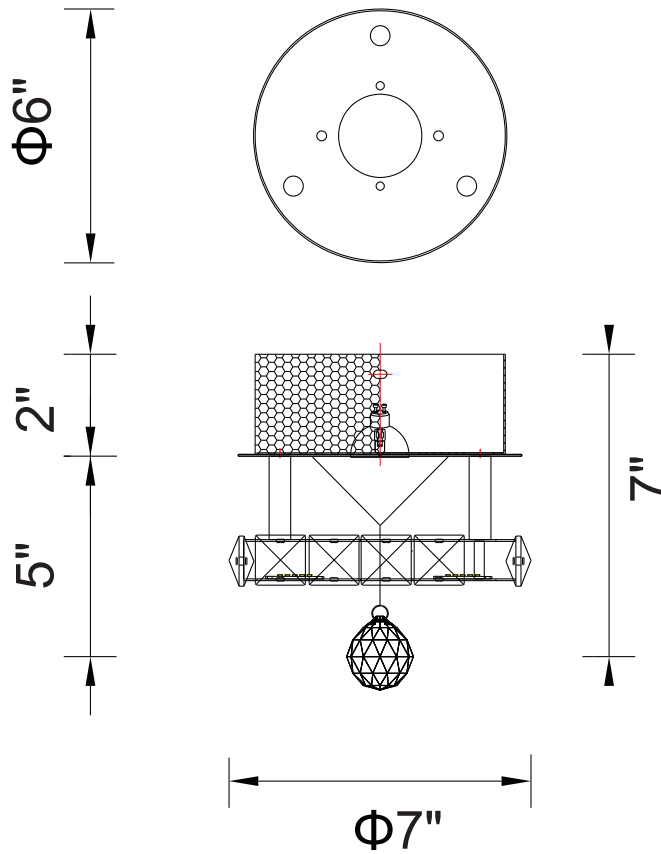

CWI LIGHTING

BRIGHTER LIVING. SIMPLIFIED.

PROJECT: _____

FIXTURE TYPE: _____

LOCATION: _____

CONTACT/PHONE: _____

Item	5080C7ST
Collection	RING
Finish	Stainless Steel
Glass	-----
Crystal	Clear
Input	120V AC,60HZ,AC

Shade	-----
Length/Dia.	7"
Width/Ext.	-----
Height	7"
Maximum	-----
Lumens	-----

Light Source	LED+GU10
Bulb Info.	6W+1×35W
Included	-----
Dimmable	No
Color	-----
Weight	-----