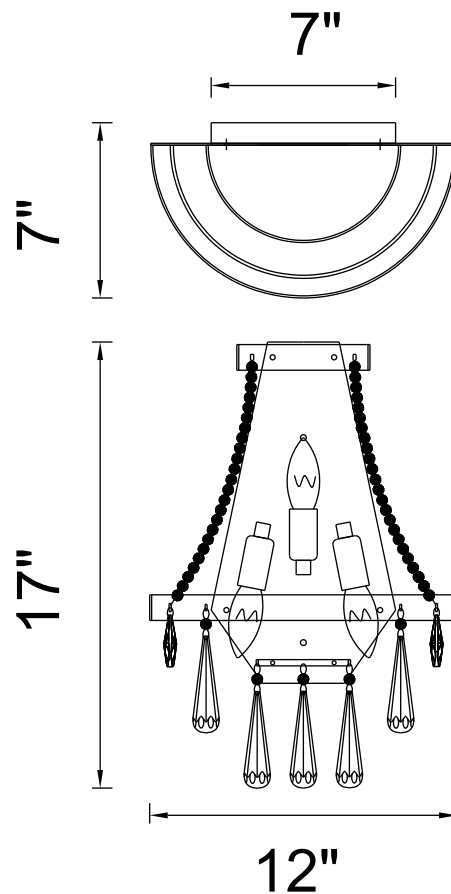

PROJECT: _____

FIXTURE TYPE: _____

LOCATION: _____

CONTACT/PHONE: _____

Item	5078W12C
Collection	VAST
Finish	Chrome
Glass	-----
Crystal	Clear
Input	120V AC,60HZ,AC

Shade	-----
Length/Dia.	12"
Width/Ext.	-----
Height	17"
Maximum	17"
Lumens	-----

Light Source	E12
Bulb Info.	3×60W
Included	-----
Dimmable	No
Color	-----
Weight	-----