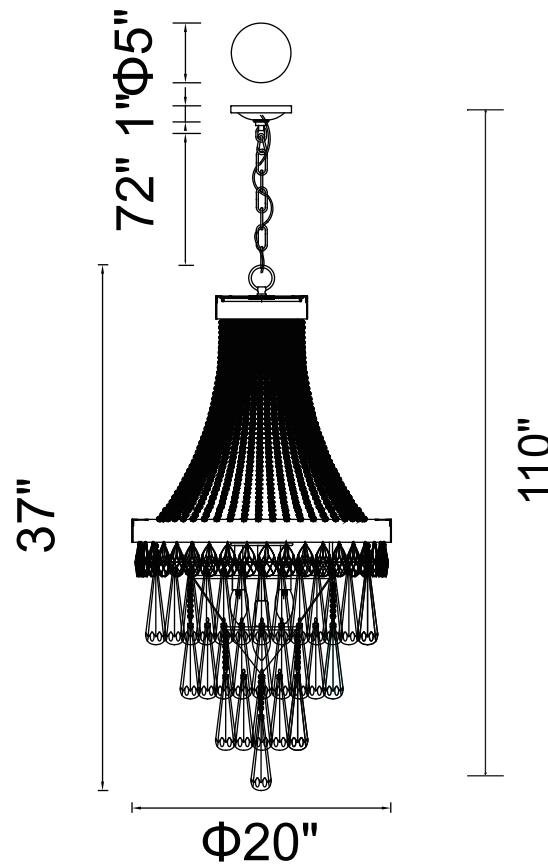

PROJECT: _____

FIXTURE TYPE: _____

LOCATION: _____

CONTACT/PHONE: _____

Item	5078P20C
Collection	VAST
Finish	Chrome
Glass	-----
Crystal	Clear
Input	120V AC,60HZ,AC

Shade	-----
Length/Dia.	20"
Width/Ext.	-----
Height	37"
Maximum	110"
Lumens	-----

Light Source	E12
Bulb Info.	7×60W
Included	-----
Dimmable	No
Color	-----
Weight	