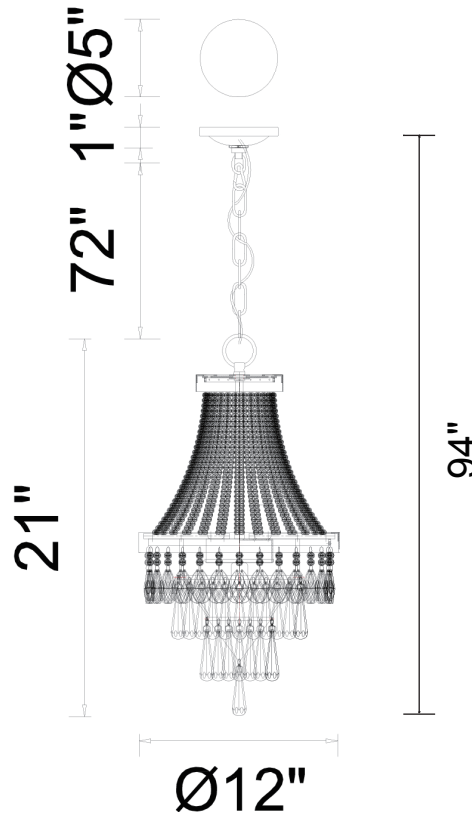

PROJECT: \_\_\_\_\_  
 FIXTURE TYPE: \_\_\_\_\_  
 LOCATION: \_\_\_\_\_  
 CONTACT/PHONE: \_\_\_\_\_

Item	5078P12C
Collection	VAST
Finish	Chrome
Glass	-----
Crystal	Clear
Input	120V AC,60HZ,AC

Shade	-----
Length/Dia.	12"
Width/Ext.	-----
Height	21"
Maximum	94"
Lumens	-----

Light Source	E12
Bulb Info.	3×60W
Included	-----
Dimmable	No
Color	-----
Weight	