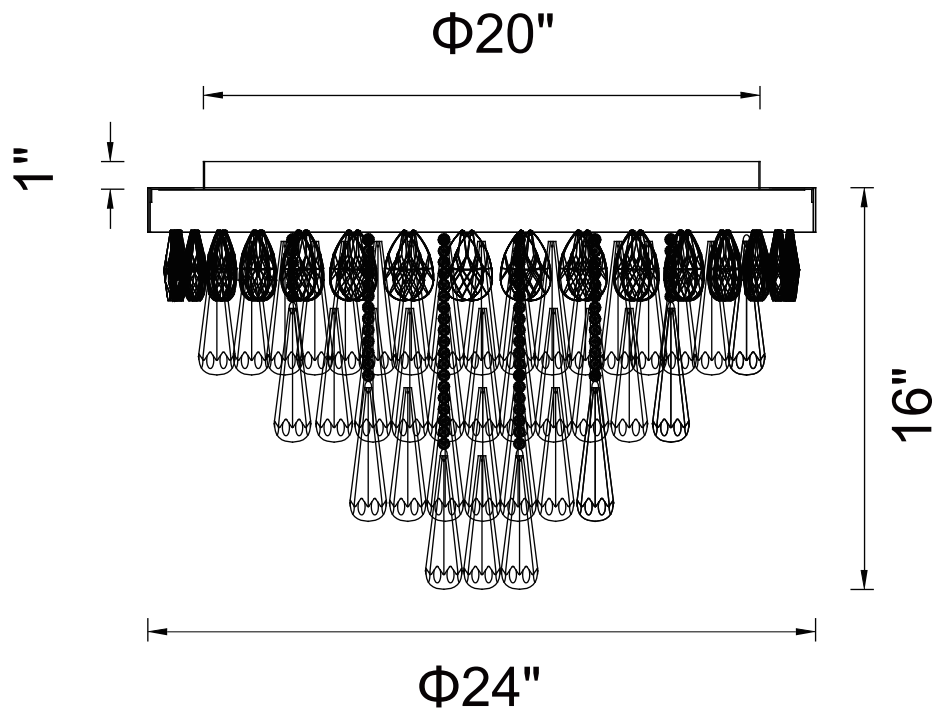

PROJECT: _____

FIXTURE TYPE: _____

LOCATION: _____

CONTACT/PHONE: _____

Item	5078C24C
Collection	VAST
Finish	Chrome
Glass	-----
Crystal	Clear
Input	120V AC,60HZ,AC

Shade	-----
Length/Dia.	24
Width/Ext.	-----
Height	16"
Maximum	17"
Lumens	-----

Light Source	E12
Bulb Info.	10×60W
Included	-----
Dimmable	No
Color	-----
Weight	