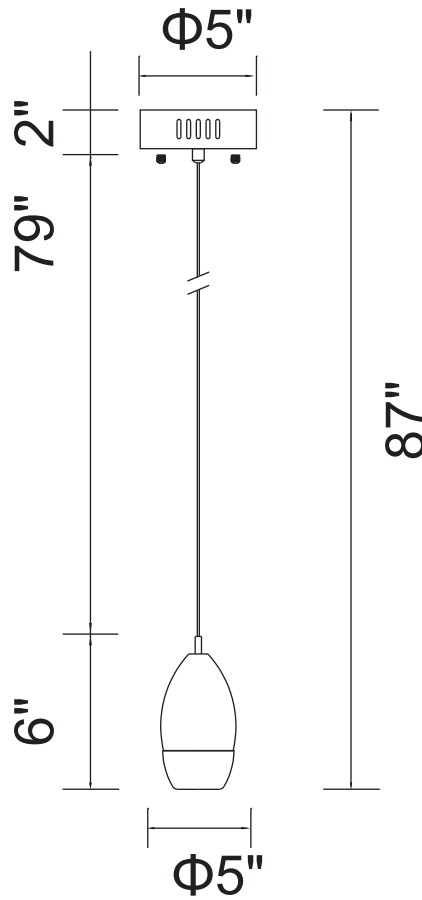

CWI LIGHTING

BRIGHTER LIVING. SIMPLIFIED.

PROJECT: _____

FIXTURE TYPE: _____

LOCATION: _____

CONTACT/PHONE: _____

Item	5077P5C-R
Collection	PERRIER
Finish	Chrome
Glass	-----
Crystal	Clear
Input	120V AC,60HZ,AC

Shade	-----
Length/Dia.	5"
Width/Ext.	-----
Height	6"
Maximum	87"
Lumens	-----

Light Source	G4
Bulb Info.	1×20W
Included	-----
Dimmable	No
Color	-----
Weight	