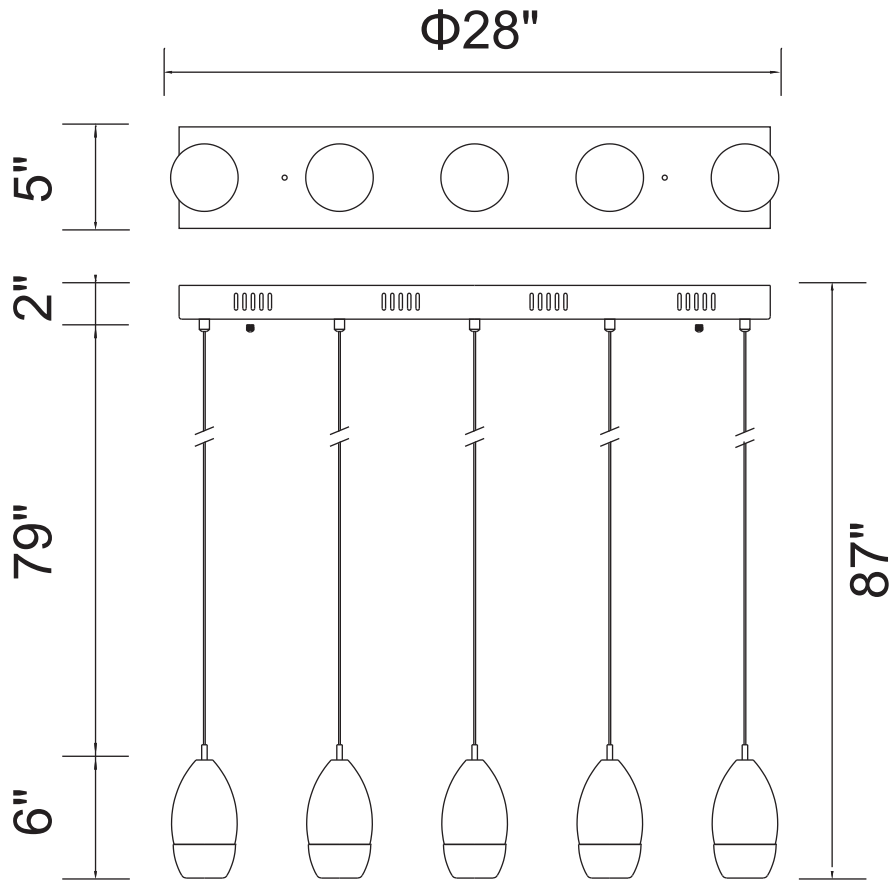

CWI LIGHTING

BRIGHTER LIVING. SIMPLIFIED.

PROJECT: _____

FIXTURE TYPE: _____

LOCATION: _____

CONTACT/PHONE: _____

Item	5077P28C-RC
Collection	PERRIER
Finish	Chrome
Glass	-----
Crystal	Clear
Input	120V AC,60HZ,AC

Shade	-----
Length/Dia.	28"
Width/Ext.	5"
Height	6"
Maximum	87"
Lumens	-----

Light Source	G4
Bulb Info.	5x20W
Included	-----
Dimmable	No
Color	-----
Weight	