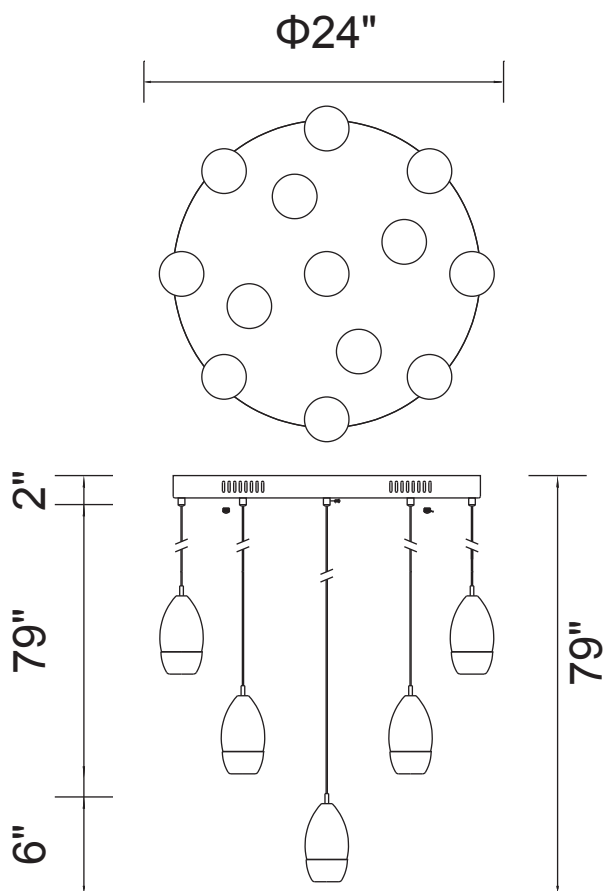

CWI LIGHTING

BRIGHTER LIVING. SIMPLIFIED.

PROJECT: _____

FIXTURE TYPE: _____

LOCATION: _____

CONTACT/PHONE: _____

Item	5077P24C-R
Collection	PERRIER
Finish	Chrome
Glass	-----
Crystal	Clear
Input	120V AC,60HZ,AC

Shade	-----
Length/Dia.	24"
Width/Ext.	-----
Height	6"
Maximum	79"
Lumens	-----

Light Source	G4
Bulb Info.	13×20W
Included	-----
Dimmable	No
Color	-----
Weight	