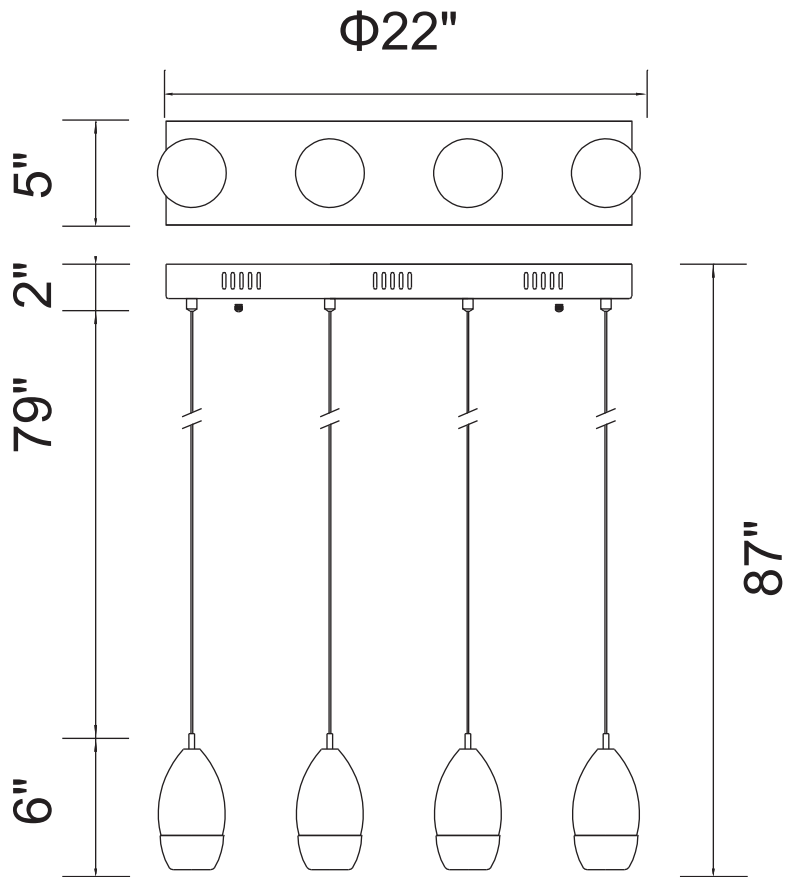

CWI LIGHTING

BRIGHTER LIVING. SIMPLIFIED.

PROJECT: _____

FIXTURE TYPE: _____

LOCATION: _____

CONTACT/PHONE: _____

Item	5077P22C-RC
Collection	PERRIER
Finish	Chrome
Glass	-----
Crystal	Clear
Input	120V AC,60HZ,AC

Shade	-----
Length/Dia.	22"
Width/Ext.	5"
Height	6"
Maximum	87"
Lumens	-----

Light Source	G4
Bulb Info.	4x20W
Included	-----
Dimmable	No
Color	-----
Weight	