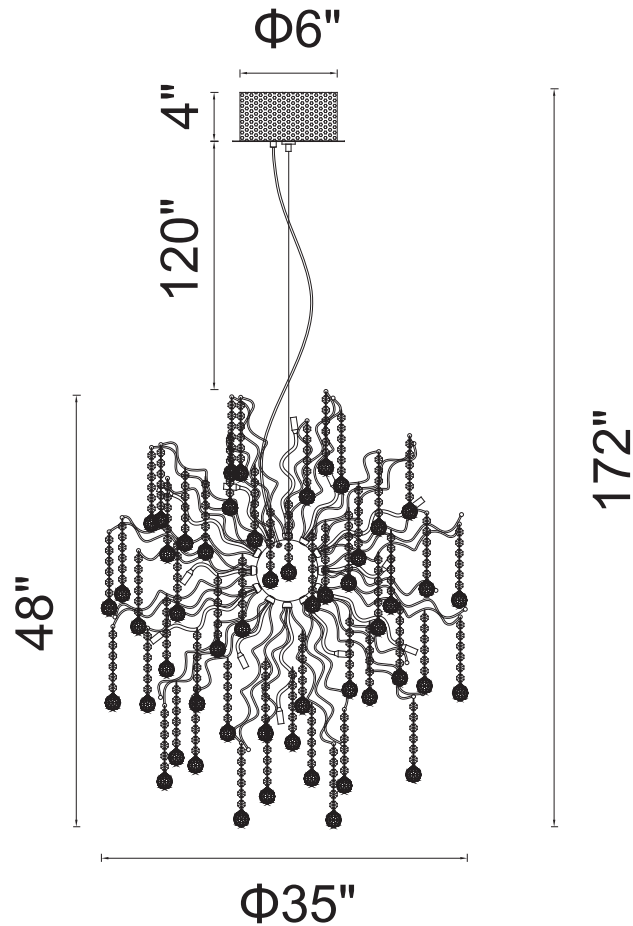

CWI LIGHTING

BRIGHTER LIVING. SIMPLIFIED.

PROJECT: _____

FIXTURE TYPE: _____

LOCATION: _____

CONTACT/PHONE: _____

Item	5066P35C
Collection	CHERRY BLOSSOM
Finish	Chrome
Glass	-----
Crystal	Clear
Input	120V AC,60HZ,AC

Shade	-----
Length/Dia.	35"
Width/Ext.	-----
Height	48"
Maximum	172"
Lumens	-----

Light Source	G4
Bulb Info.	32x10W
Included	-----
Dimmable	No
Color	-----
Weight	