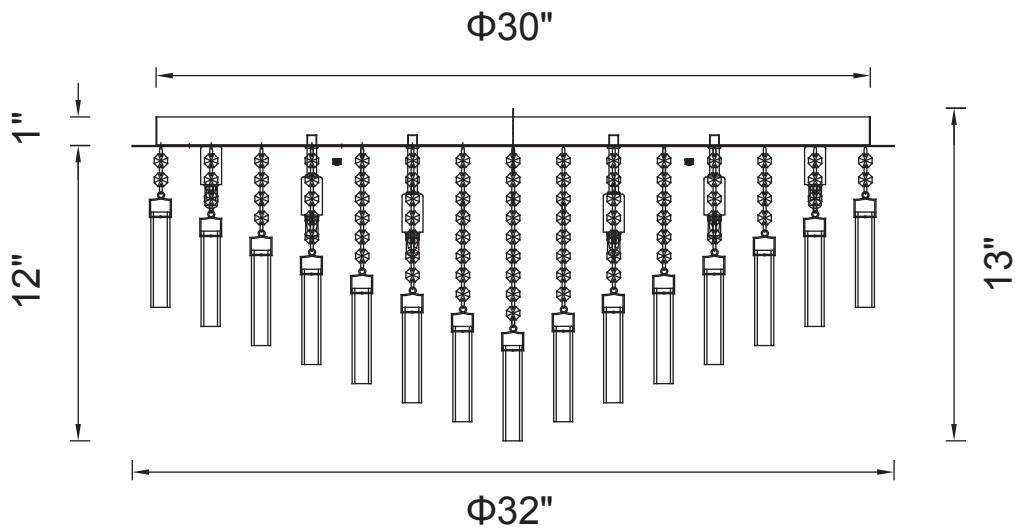

CWI LIGHTING

BRIGHTER LIVING. SIMPLIFIED.

PROJECT: _____

FIXTURE TYPE: _____

LOCATION: _____

CONTACT/PHONE: _____

Item	5036C32C
Collection	BRIANNA
Finish	Chrome
Glass	-----
Crystal	Clear
Input	120V AC,60HZ,AC

Shade	-----
Length/Dia.	32"
Width/Ext.	-----
Height	12"
Maximum	13"
Lumens	-----

Light Source	G9
Bulb Info.	16×40W
Included	-----
Dimmable	No
Color	-----
Weight	