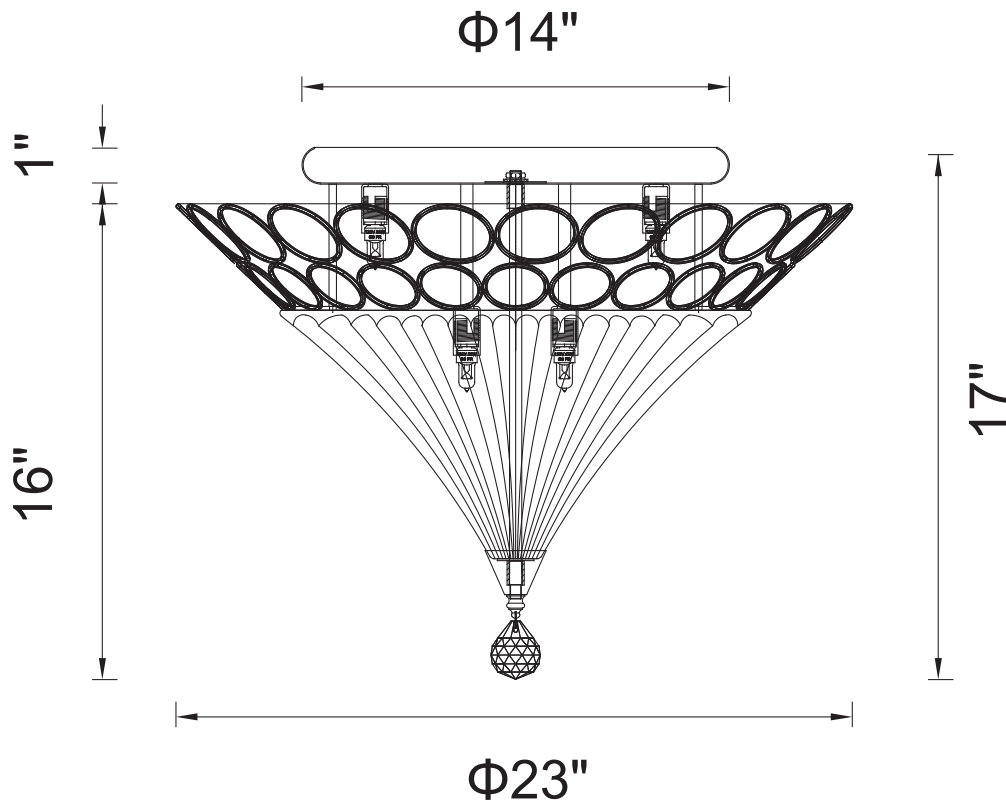

# CWI LIGHTING

BRIGHTER LIVING. SIMPLIFIED.

PROJECT: \_\_\_\_\_

FIXTURE TYPE: \_\_\_\_\_

LOCATION: \_\_\_\_\_

CONTACT/PHONE: \_\_\_\_\_

Item	5026C23C
Collection	CORNELIUS
Finish	Chrome
Glass	-----
Crystal	Clear
Input	120V AC,60HZ,AC

Shade	-----
Length/Dia.	23"
Width/Ext.	-----
Height	17"
Maximum	-----
Lumens	-----

Light Source	G9
Bulb Info.	6×40W
Included	-----
Dimmable	No
Color	-----
Weight	