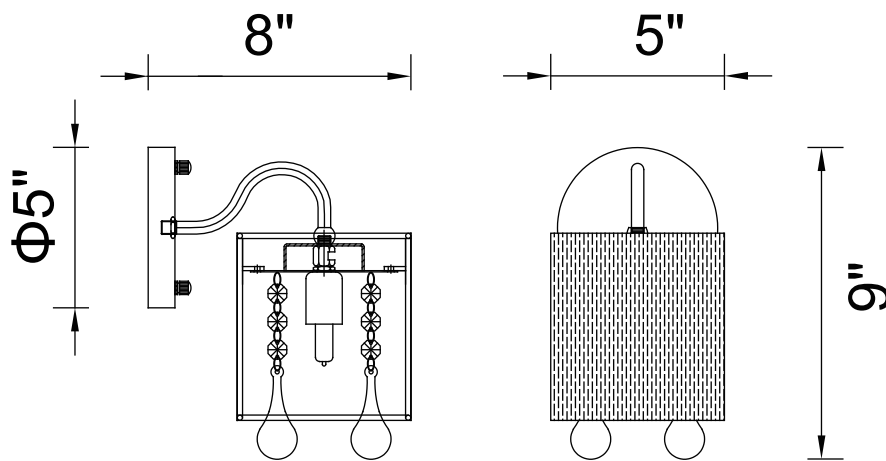

PROJECT: _____

FIXTURE TYPE: _____

LOCATION: _____

CONTACT/PHONE: _____

Item	5006W5C-1
Collection	WATER DROP
Finish	Chrome
Glass	-----
Crystal	Clear
Input	120V AC,60HZ,AC

Shade	White
Length/Dia.	5"
Width/Ext.	8"
Height	9"
Maximum	-----
Lumens	-----

Light Source	G9
Bulb Info.	1×40W
Included	-----
Dimmable	No
Color	-----
Weight	