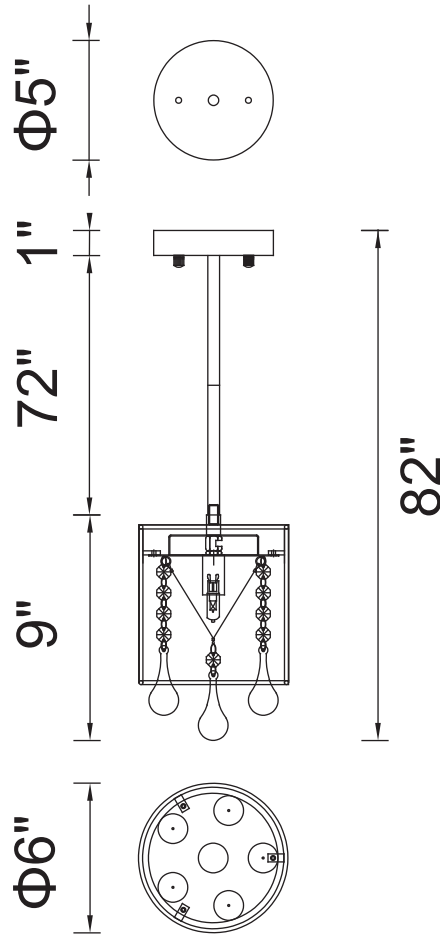

# CWI LIGHTING

BRIGHTER LIVING. SIMPLIFIED.

PROJECT: \_\_\_\_\_  
 FIXTURE TYPE: \_\_\_\_\_  
 LOCATION: \_\_\_\_\_  
 CONTACT/PHONE: \_\_\_\_\_

Item	5006P6C-R
Collection	WATER DROP
Finish	Chrome
Glass	-----
Crystal	Clear
Input	120V AC,60HZ,AC

Shade	Black
Length/Dia.	6"
Width/Ext.	-----
Height	9"
Maximum	82"
Lumens	-----

Light Source	G9
Bulb Info.	1×40W
Included	-----
Dimmable	No
Color	-----
Weight	