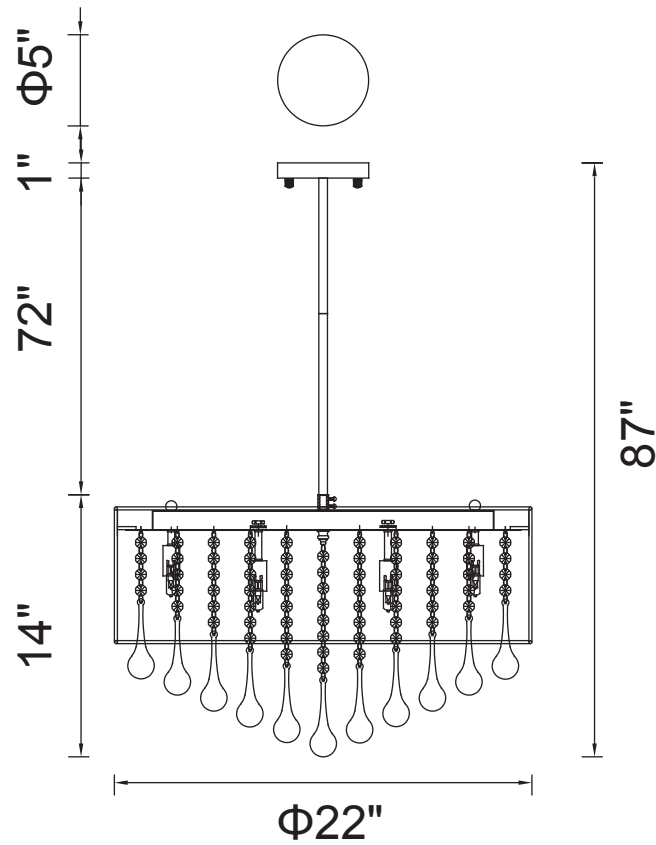

PROJECT: _____

FIXTURE TYPE: _____

LOCATION: _____

CONTACT/PHONE: _____

Item	5006P22C-R(W)
Collection	WATER DROP
Finish	Chrome
Glass	-----
Crystal	Clear
Input	120V AC,60HZ,AC

Shade	White
Length/Dia.	22"
Width/Ext.	-----
Height	14"
Maximum	87"
Lumens	-----

Light Source	G9
Bulb Info.	9×40W
Included	-----
Dimmable	No
Color	-----
Weight	