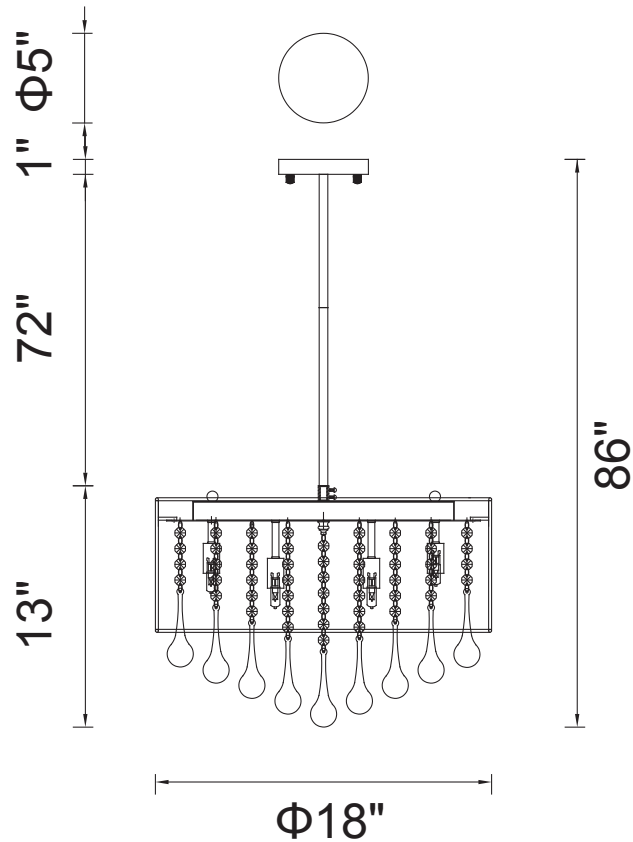

PROJECT: \_\_\_\_\_

FIXTURE TYPE: \_\_\_\_\_

LOCATION: \_\_\_\_\_

CONTACT/PHONE: \_\_\_\_\_

|            |                 |
|------------|-----------------|
| Item       | 5006P18C-R(B)   |
| Collection | WATER DROP      |
| Finish     | Chrome          |
| Glass      | -----           |
| Crystal    | Clear           |
| Input      | 120V AC,60HZ,AC |

|             |       |
|-------------|-------|
| Shade       | White |
| Length/Dia. | 18"   |
| Width/Ext.  | ----- |
| Height      | 13"   |
| Maximum     | 86"   |
| Lumens      | ----- |

|              |       |
|--------------|-------|
| Light Source | G9    |
| Bulb Info.   | 6×40W |
| Included     | ----- |
| Dimmable     | No    |
| Color        | ----- |
| Weight       |       |