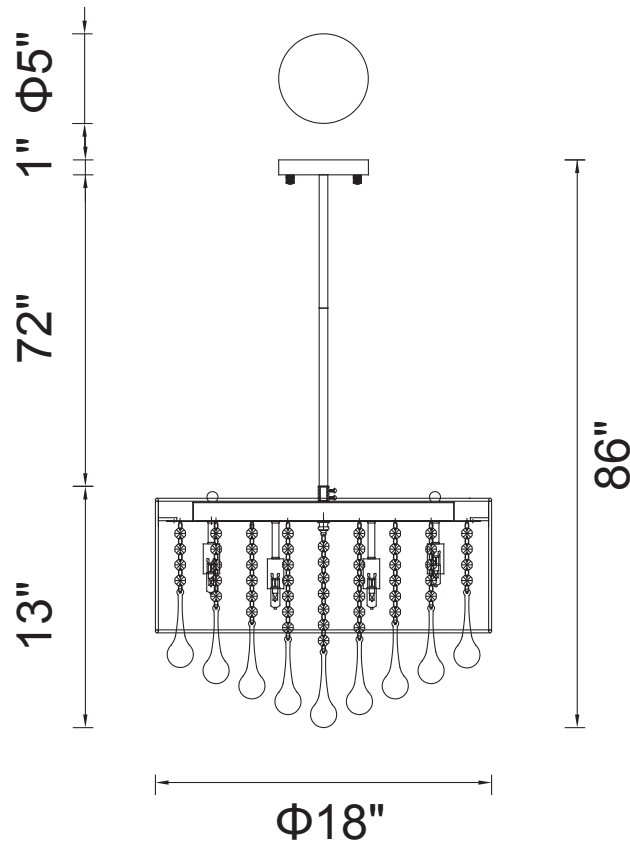

PROJECT: _____
 FIXTURE TYPE: _____
 LOCATION: _____
 CONTACT/PHONE: _____

Item	5006P18C-R(B)
Collection	WATER DROP
Finish	Chrome
Glass	-----
Crystal	Clear
Input	120V AC,60HZ,AC

Shade	Black
Length/Dia.	18"
Width/Ext.	-----
Height	13"
Maximum	86"
Lumens	-----

Light Source	G9
Bulb Info.	6×40W
Included	-----
Dimmable	No
Color	-----
Weight	-----