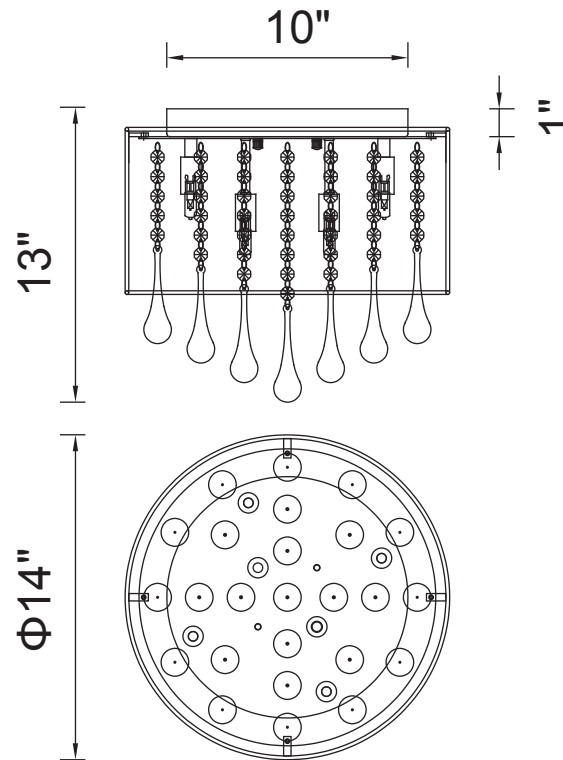

PROJECT: \_\_\_\_\_

FIXTURE TYPE: \_\_\_\_\_

LOCATION: \_\_\_\_\_

CONTACT/PHONE: \_\_\_\_\_

Item	5006C14C-R
Collection	WATER DROP
Finish	Chrome
Glass	-----
Crystal	Clear
Input	120V AC,60HZ,AC

Shade	Black
Length/Dia.	14"
Width/Ext.	-----
Height	13"
Maximum	-----
Lumens	-----

Light Source	G9
Bulb Info.	6×40W
Included	-----
Dimmable	No
Color	-----
Weight	-----