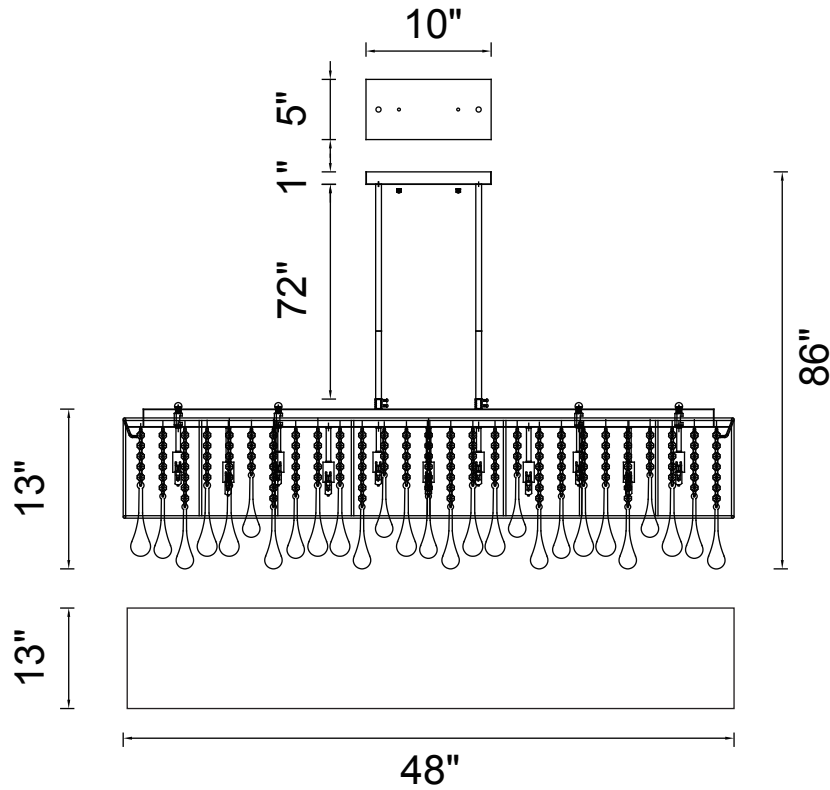

PROJECT: \_\_\_\_\_

FIXTURE TYPE: \_\_\_\_\_

LOCATION: \_\_\_\_\_

CONTACT/PHONE: \_\_\_\_\_

Item	5005P48C
Collection	WATER DROP
Finish	Chrome
Glass	-----
Crystal	Smoke
Input	120V AC,60HZ,AC

Shade	Black
Length/Dia.	48"
Width/Ext.	13"
Height	13"
Maximum	86"
Lumens	-----

Light Source	G9
Bulb Info.	17×40W
Included	-----
Dimmable	No
Color	-----
Weight	