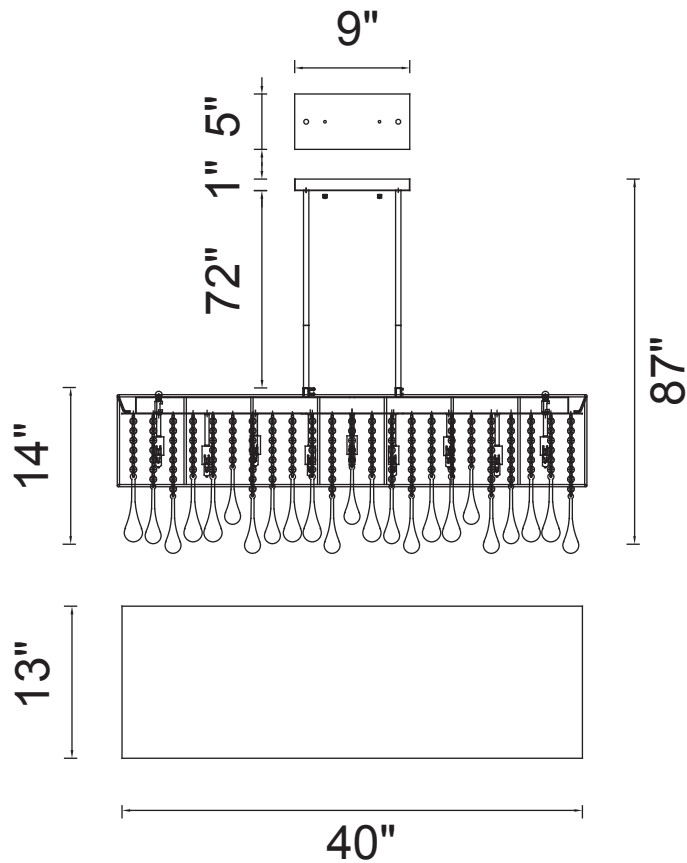

PROJECT: _____
 FIXTURE TYPE: _____
 LOCATION: _____
 CONTACT/PHONE: _____

Item	5005P40C
Collection	WATER DROP
Finish	Chrome
Glass	-----
Crystal	Smoke
Input	120V AC,60HZ,AC

Shade	White
Length/Dia.	40"
Width/Ext.	13"
Height	14"
Maximum	87"
Lumens	-----

Light Source	G9
Bulb Info.	14×40W
Included	-----
Dimmable	No
Color	-----
Weight	