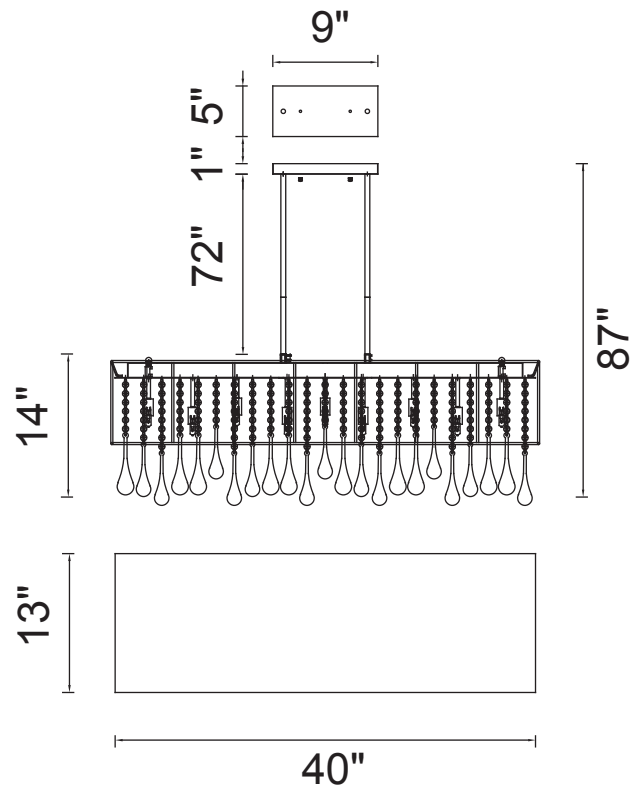

PROJECT: _____

FIXTURE TYPE: _____

LOCATION: _____

CONTACT/PHONE: _____

Item	5005P40C
Collection	WATER DROP
Finish	Chrome
Glass	-----
Crystal	Clear
Input	120V AC,60HZ,AC

Shade	White
Length/Dia.	40"
Width/Ext.	13"
Height	14"
Maximum	87"
Lumens	-----

Light Source	G9
Bulb Info.	14×40W
Included	-----
Dimmable	No
Color	-----
Weight	