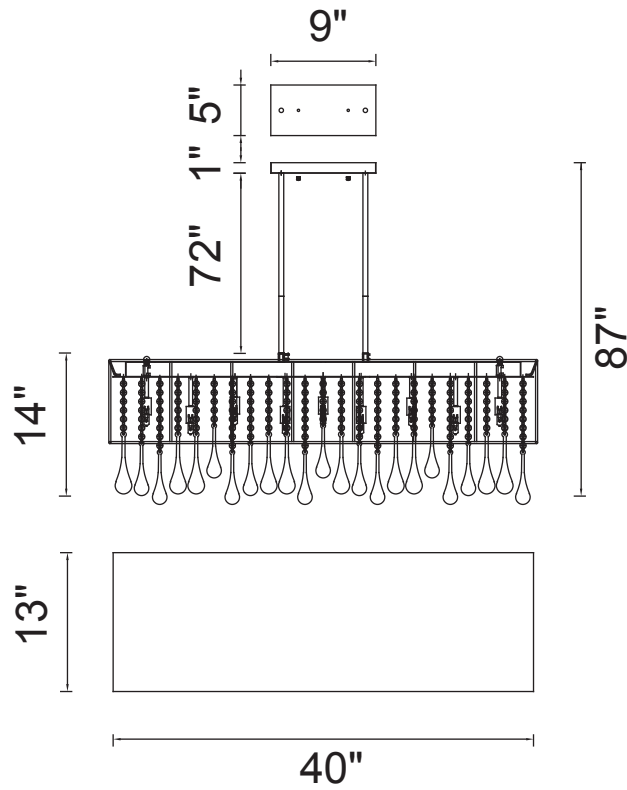

PROJECT: _____
 FIXTURE TYPE: _____
 LOCATION: _____
 CONTACT/PHONE: _____

Item	5005P40C
Collection	WATER DROP
Finish	Chrome
Glass	-----
Crystal	Clear
Input	120V AC,60HZ,AC

Shade	Silver
Length/Dia.	40"
Width/Ext.	13"
Height	14"
Maximum	87"
Lumens	-----

Light Source	G9
Bulb Info.	14x40W
Included	-----
Dimmable	No
Color	-----
Weight	