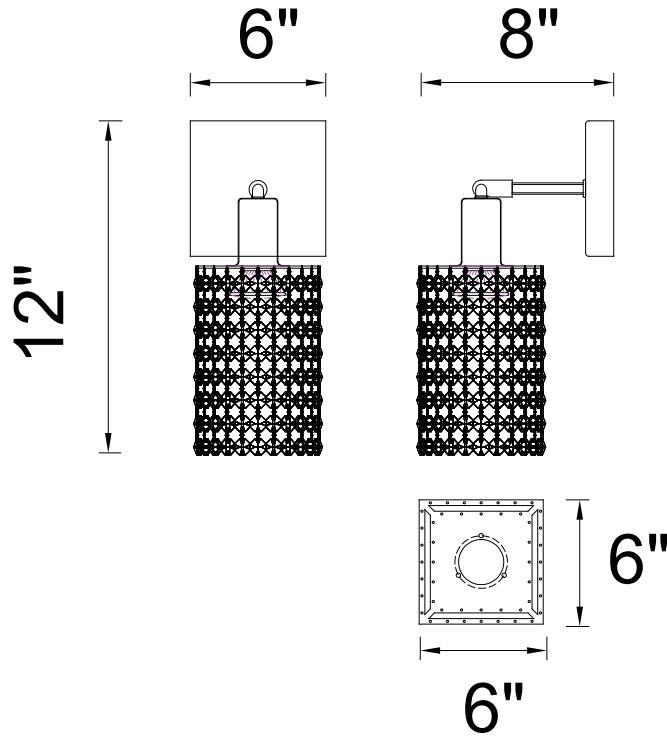

PROJECT: _____

FIXTURE TYPE: _____

LOCATION: _____

CONTACT/PHONE: _____

Item	4281W-S-S
Collection	GLITZ
Finish	Chrome
Glass	-----
Crystal	Clear
Input	120V AC,60HZ,AC

Shade	-----
Length/Dia.	6"
Width/Ext.	8"
Height	12"
Maximum	-----
Lumens	-----

Light Source	G9
Bulb Info.	1×40W
Included	-----
Dimmable	No
Color	-----
Weight	