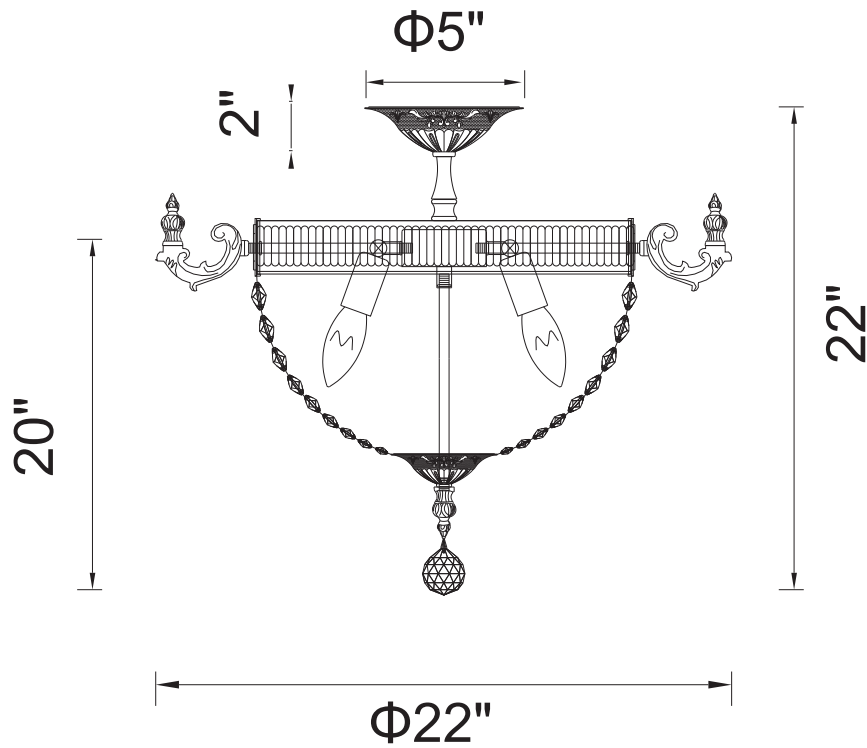

PROJECT: _____

FIXTURE TYPE: _____

LOCATION: _____

CONTACT/PHONE: _____

Item	2048C22GB
Collection	BRASS
Finish	French Gold
Glass	-----
Crystal	Clear
Input	120V AC,60HZ,AC

Shade	-----
Length/Dia.	22"
Width/Ext.	-----
Height	22"
Maximum	-----
Lumens	-----

Light Source	E12
Bulb Info.	6×60W
Included	-----
Dimmable	Yes
Color	-----
Weight	