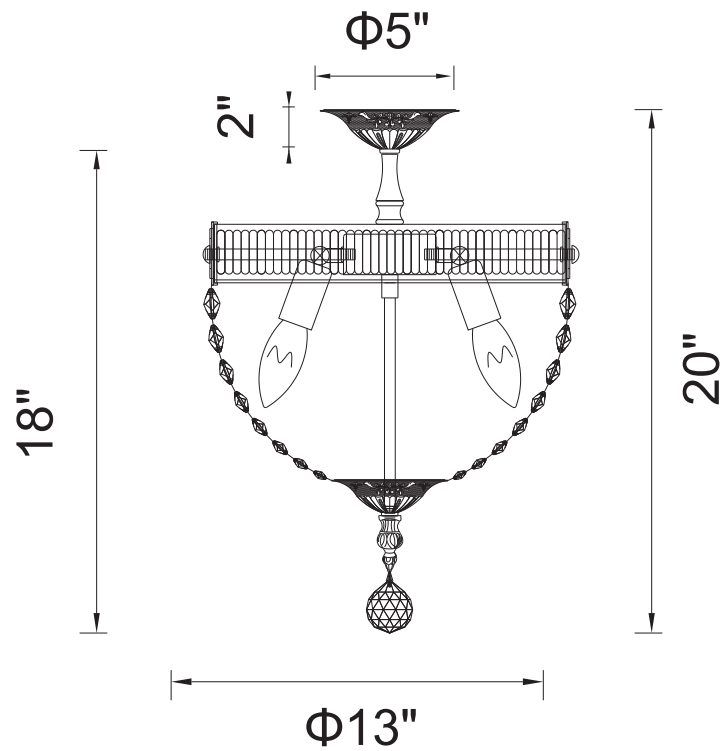

CWI LIGHTING

BRIGHTER LIVING. SIMPLIFIED.

PROJECT: _____

FIXTURE TYPE: _____

LOCATION: _____

CONTACT/PHONE: _____

Item	2048C13GB
Collection	BRASS
Finish	French Gold
Glass	-----
Crystal	Clear
Input	120V AC,60HZ,AC

Shade	-----
Length/Dia.	13"
Width/Ext.	-----
Height	20"
Maximum	-----
Lumens	-----

Light Source	E12
Bulb Info.	3×60W
Included	-----
Dimmable	No
Color	-----
Weight	